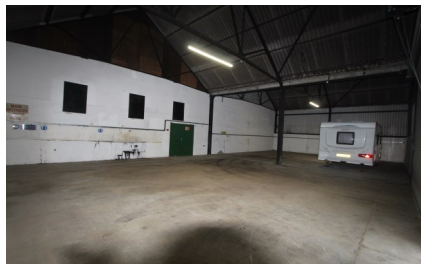

www.oswicks.co.uk

01787 477559

info@oswick.co.uk

Blake House Craft Centre

Blake End

The warehouse is of steel portal frame construction with approximately 184 sq mtrs internal space, with ample parking and loading area to the front.

Property Features:

- Countryside location
- Mains water, electricity and drainage
- Easy access to A120 and A131
- Beautiful site with various retail units

Located in the beautiful Essex countryside is the delightful and bustling Blake End Craft Centre.

Blake House Craft Centre is one of the regions true hidden gems, and full of rustic charm. Once a traditional farmyard, the centre comprises a courtyard of restored 18th and 19th Century listed buildings of stables, cattle sheds and cart lodges, as well as the original utility farm buildings.