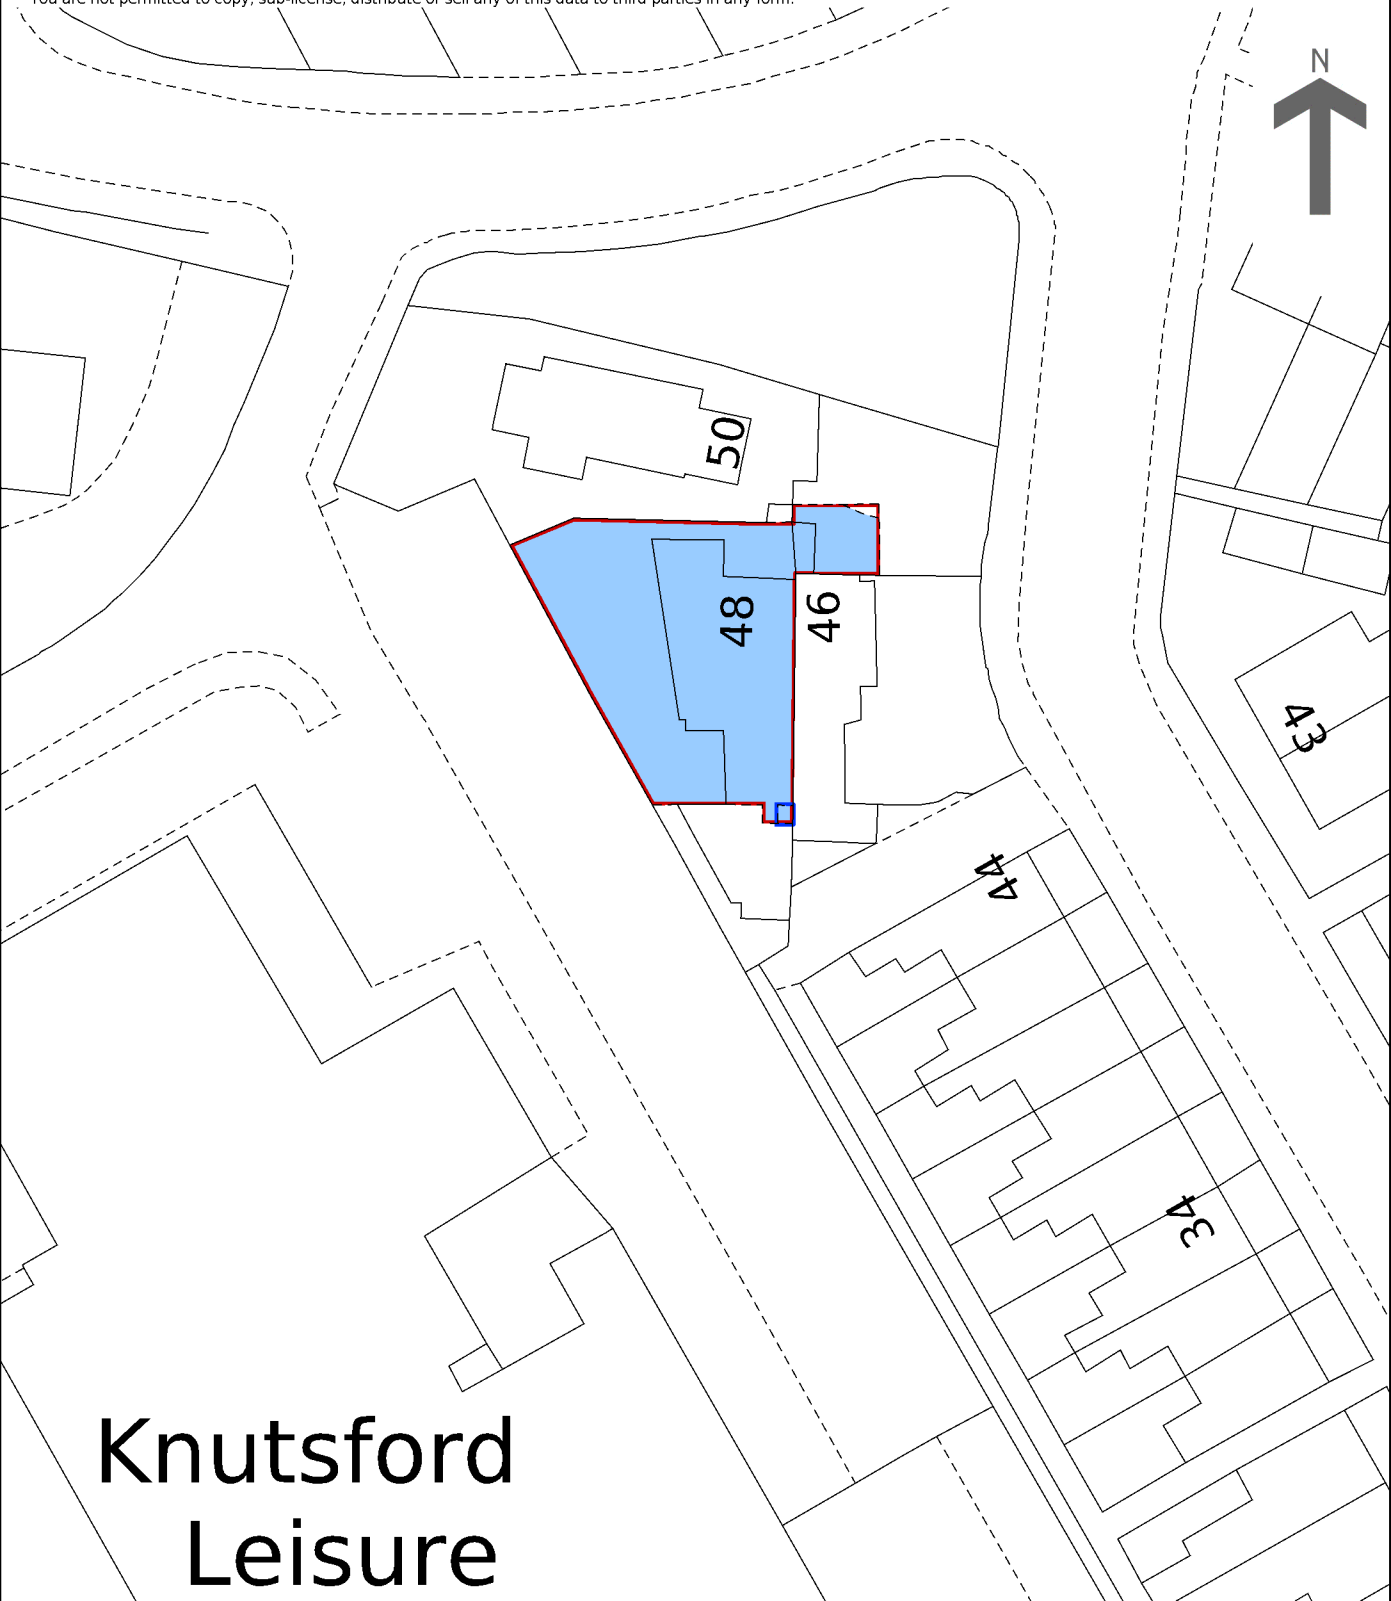

© Crown copyright and database rights 2019 Ordnance Survey AC0000851063.
You are not permitted to copy, sub-license, distribute or sell any of this data to third parties in any form.

Knutsford
Leisure

This is a print of the view of the title plan obtained from HM Land Registry showing the state of the title plan on 06 April 2023 at 10:21:04. This title plan shows the general position, not the exact line, of the boundaries. It may be subject to distortions in scale. Measurements scaled from this plan may not match measurements between the same points on the ground.