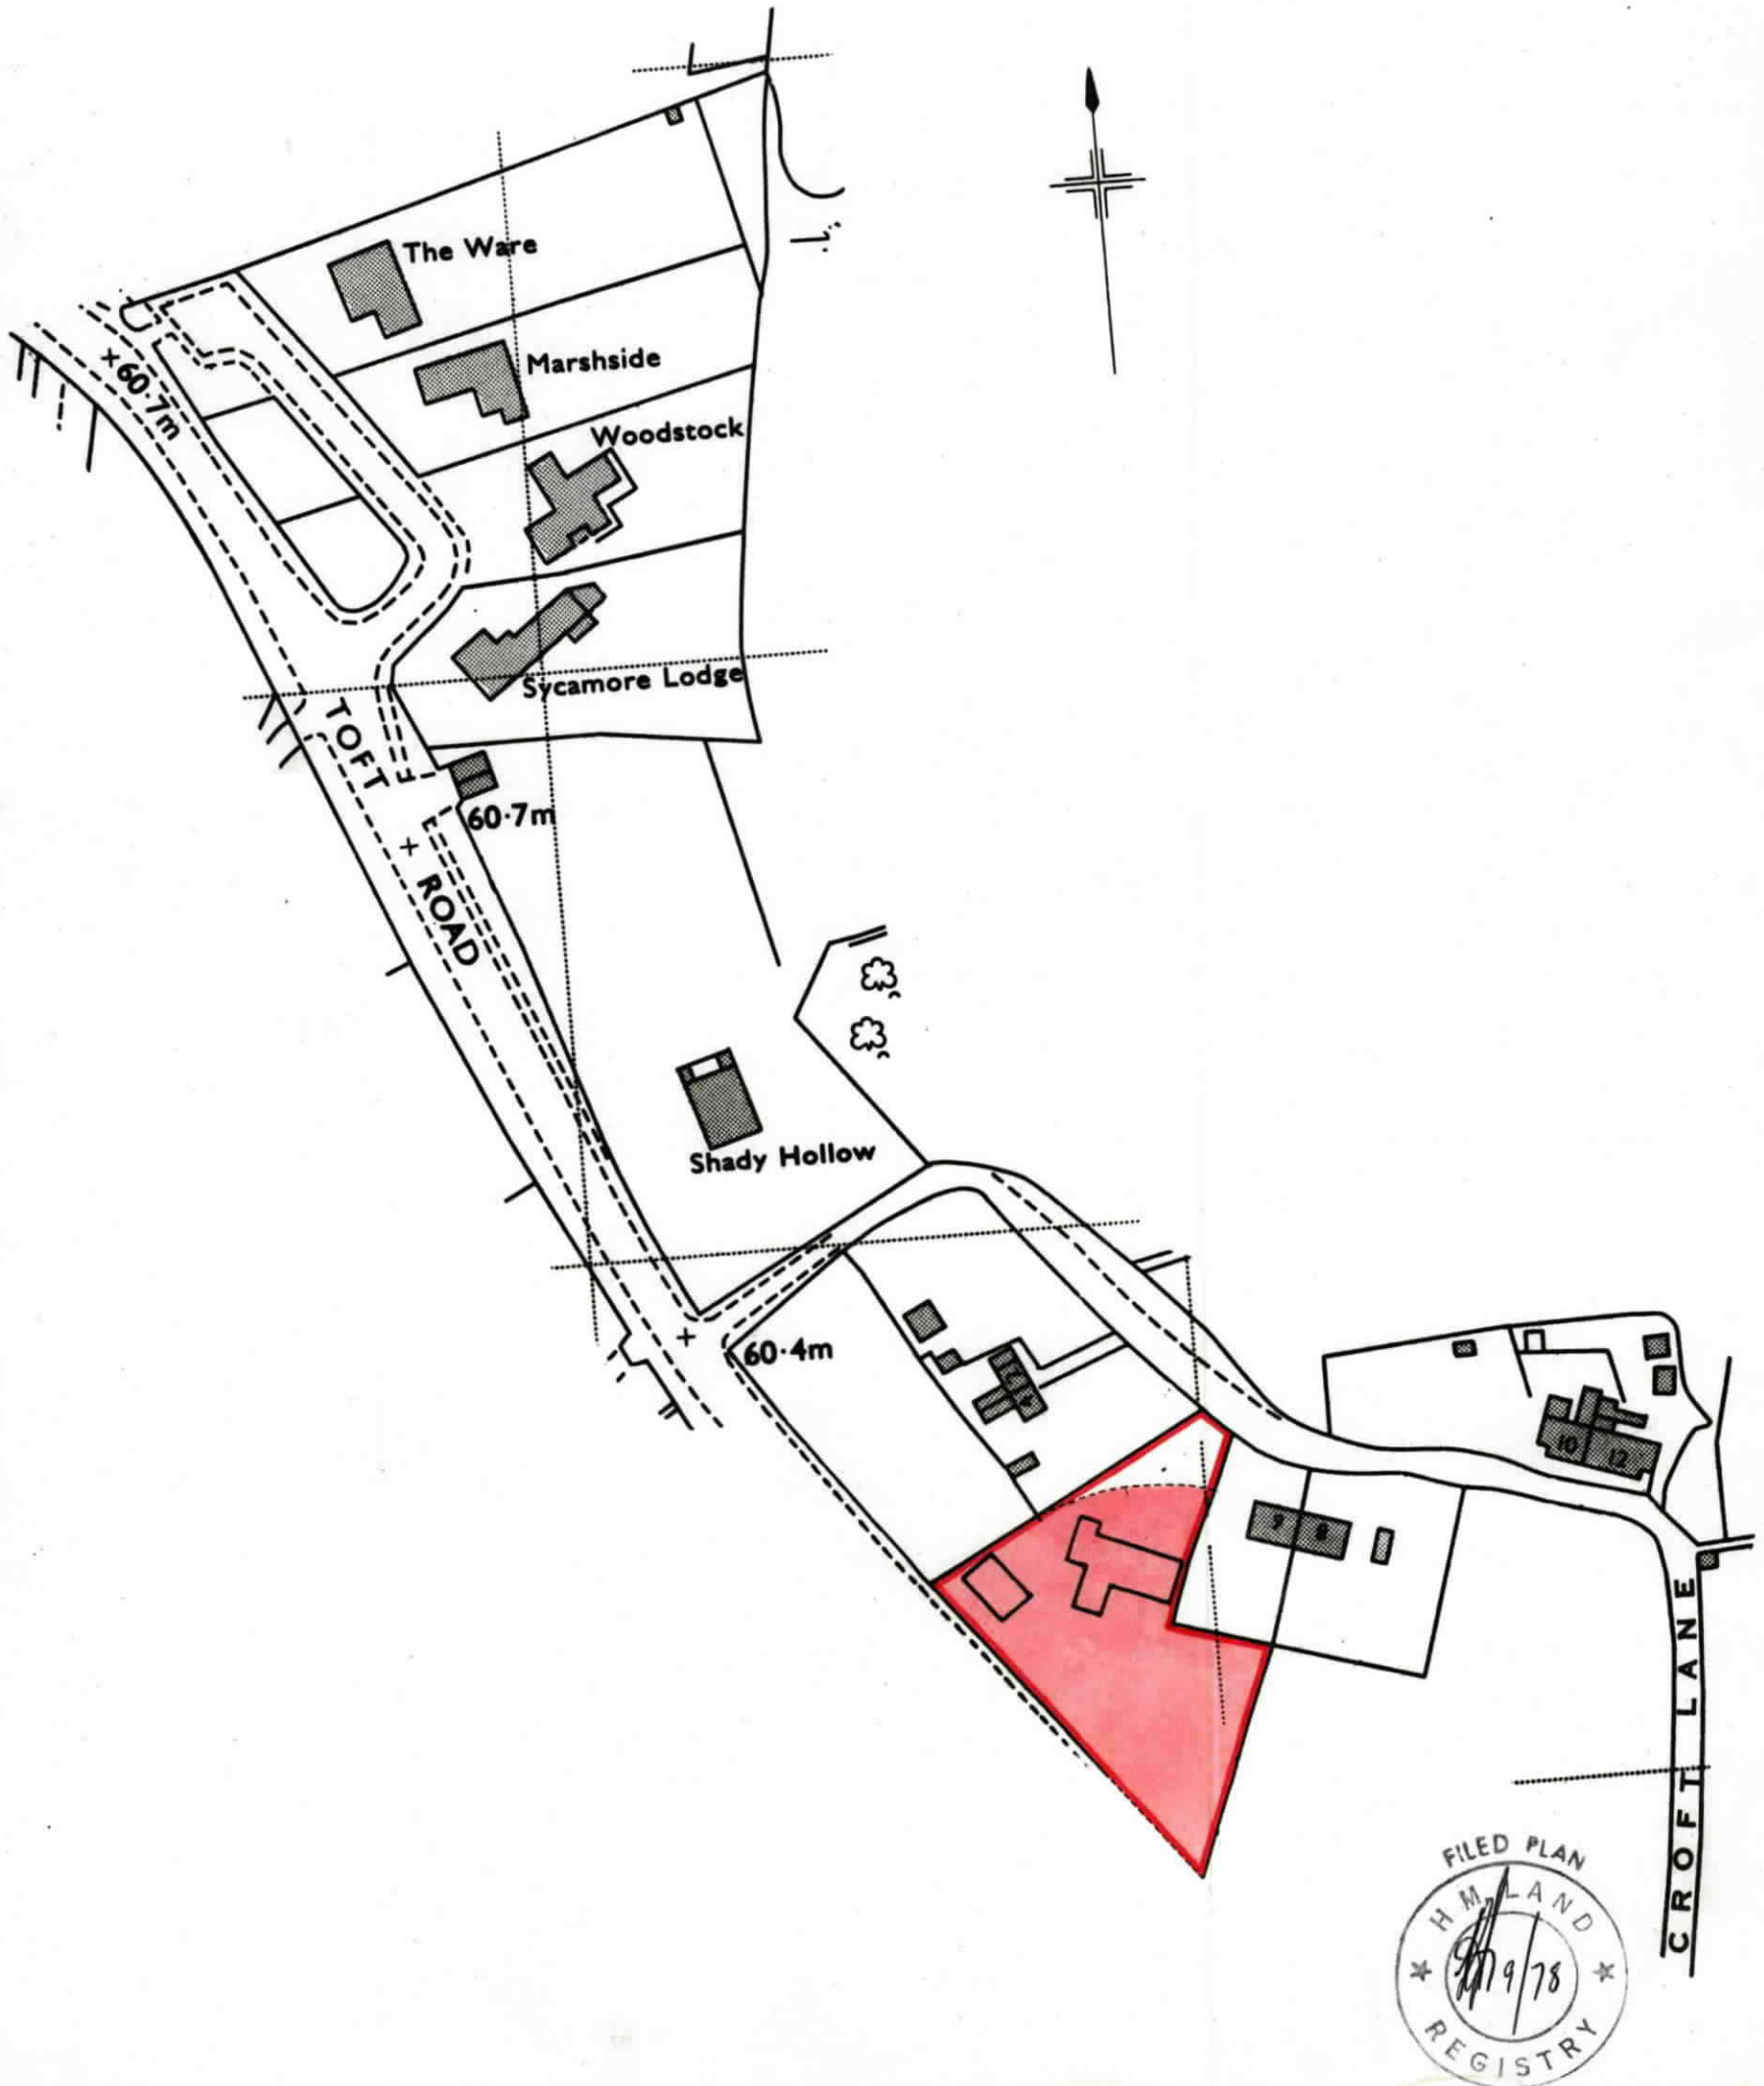

H.M. LAND REGISTRY		TITLE NUMBER	
		CH 126064	
ORDNANCE SURVEY PLAN REFERENCE	SJ 7577	SECTION J	Scale 1/1250 Enlarged from 1/2500
COUNTY CHESHIRE	DISTRICT MACCLESFIELD		© Crown copyright 1978

KNUTSFORD PARISH

This is a print of the view of the title plan obtained from HM Land Registry showing the state of the title plan on 05 November 2024 at 16:35:55. This title plan shows the general position, not the exact line, of the boundaries. It may be subject to distortions in scale. Measurements scaled from this plan may not match measurements between the same points on the ground.

This title is dealt with by HM Land Registry, Birkenhead Office.

© Crown Copyright. Produced by HM Land Registry. Reproduction in whole or in part is prohibited without the prior written permission of Ordnance Survey. Licence Number AC0000851063.