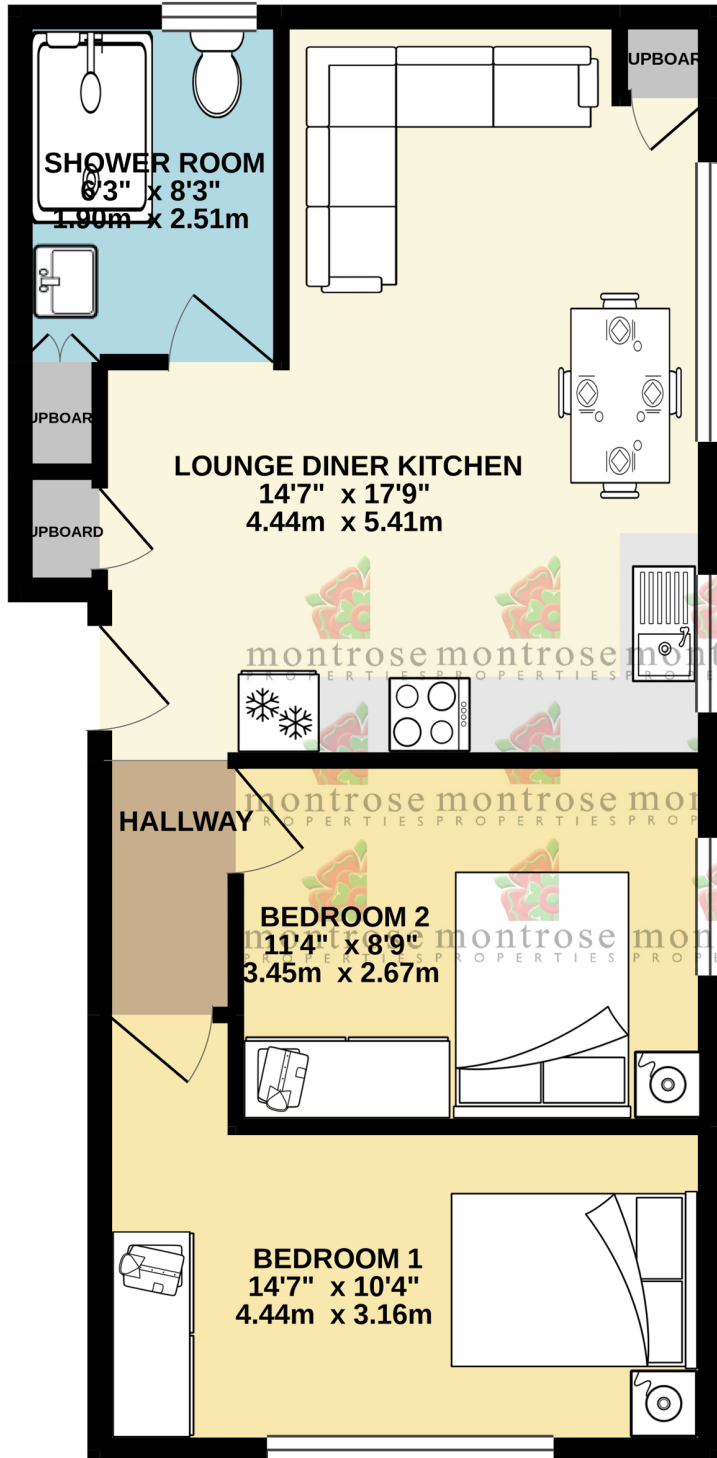

FIRST FLOOR
524 sq.ft. (48.7 sq.m.) approx.

TOTAL FLOOR AREA : 524 sq.ft. (48.7 sq.m.) approx.

Whilst every attempt has been made to ensure the accuracy of the floorplan contained here, measurements of doors, windows, rooms and any other items are approximate and no responsibility is taken for any error, omission or mis-statement. This plan is for illustrative purposes only and should be used as such by any prospective purchaser. The services, systems and appliances shown have not been tested and no guarantee as to their operability or efficiency can be given.