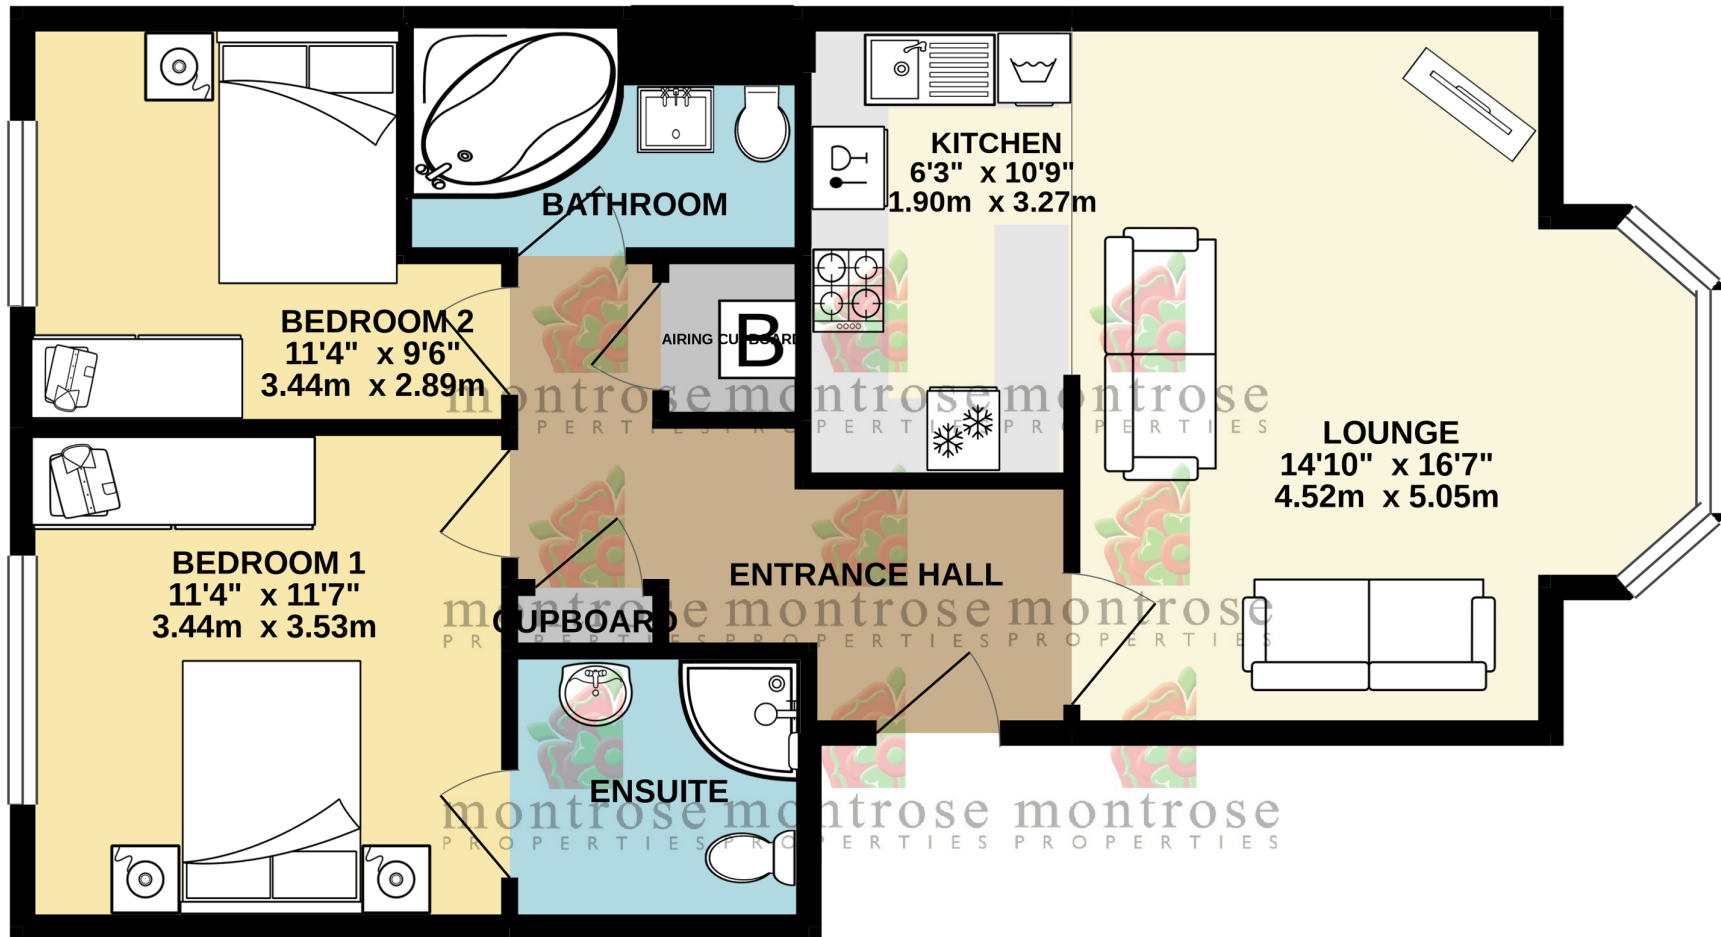

GROUND FLOOR

693 sq.ft. (64.4 sq.m.) approx.

TOTAL FLOOR AREA : 693 sq.ft. (64.4 sq.m.) approx.

Whilst every attempt has been made to ensure the accuracy of the floorplan contained here, measurements of doors, windows, rooms and any other items are approximate and no responsibility is taken for any error, omission or mis-statement. This plan is for illustrative purposes only and should be used as such by any prospective purchaser. The services, systems and appliances shown have not been tested and no guarantee as to their operability or efficiency can be given.

Made with Metropix ©2021