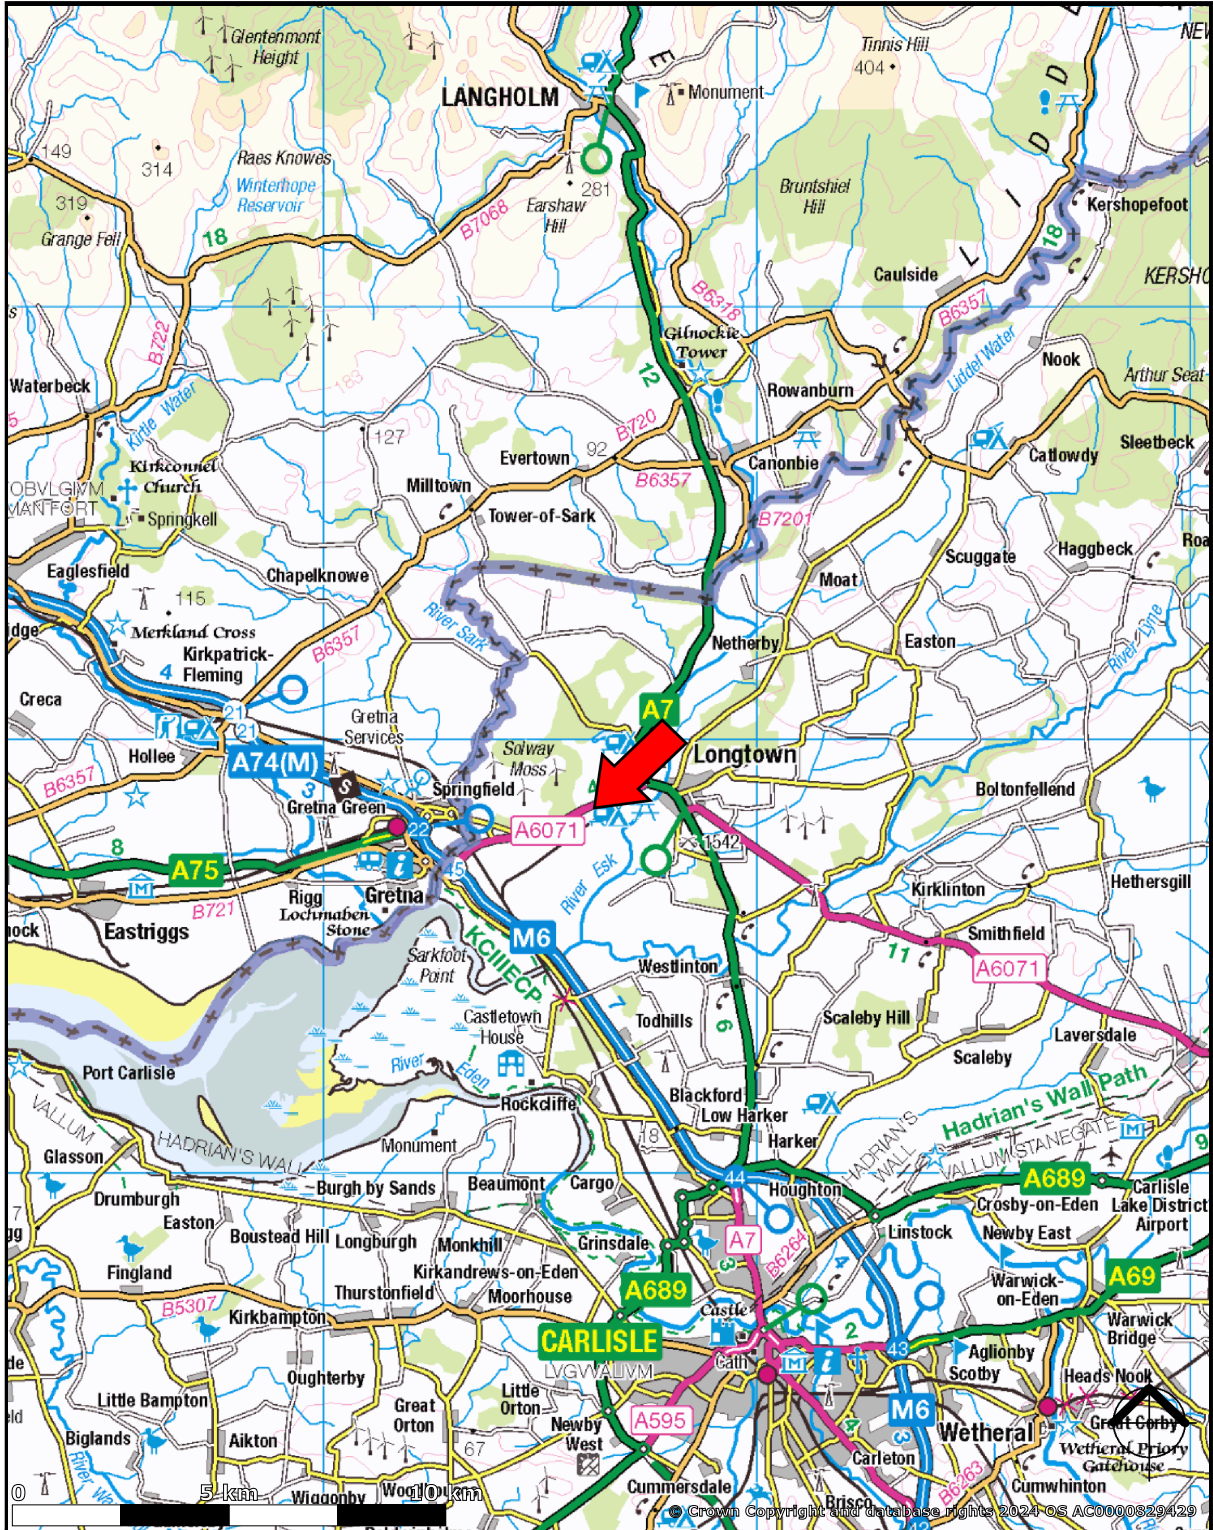

Smalmstown Farm, Longtown, Carlisle, CA6 5LH

created on **edozo**

Plotted Scale - 1:175,000

This map is published for convenience of identification only and although believed to be correct, is not guaranteed and it does not form any part of any contract