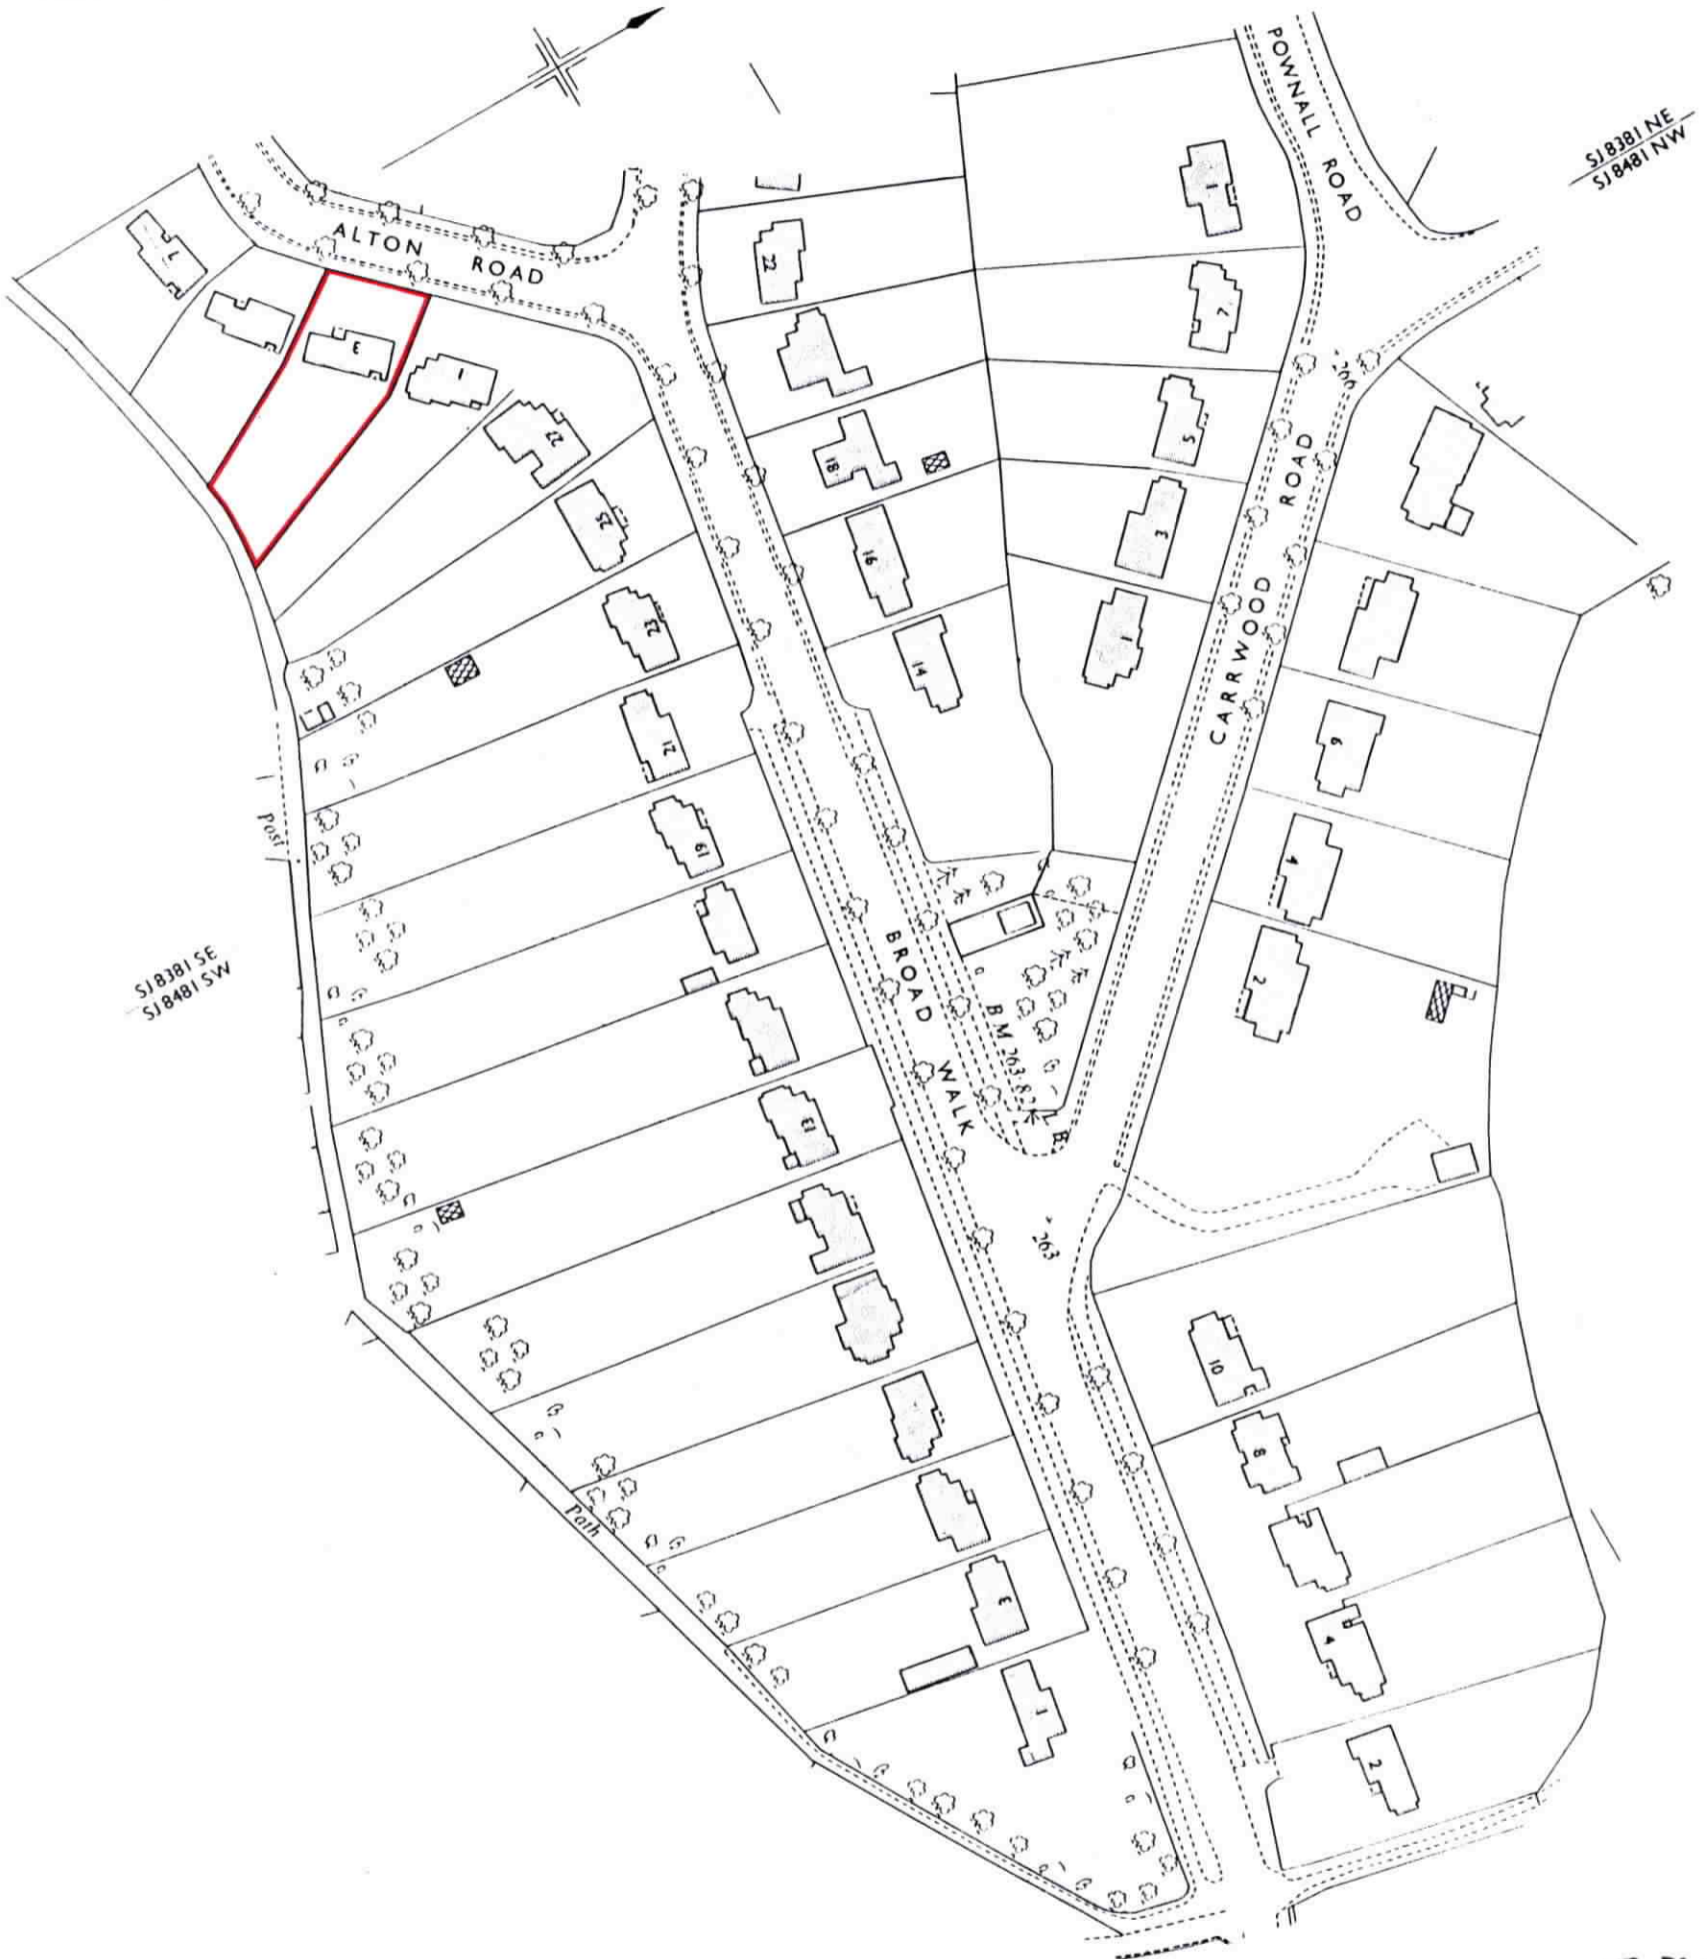

H.M. LAND REGISTRY		TITLE NUMBER	
		CH 387398	
ORDNANCE SURVEY PLAN REFERENCE	SJ 8481	SECTION E	Scale 1/1250
COUNTY CHESHIRE	DISTRICT MACCLESFIELD	© Crown copyright 1977	

This is a print of the view of the title plan obtained from HM Land Registry showing the state of the title plan on 01 November 2024 at 14:39:40. This title plan shows the general position, not the exact line, of the boundaries. It may be subject to distortions in scale. Measurements scaled from this plan may not match measurements between the same points on the ground.

This title is dealt with by HM Land Registry, Birkenhead Office.

© Crown Copyright. Produced by HM Land Registry. Reproduction in whole or in part is prohibited without the prior written permission of Ordnance Survey. Licence Number AC0000851063.