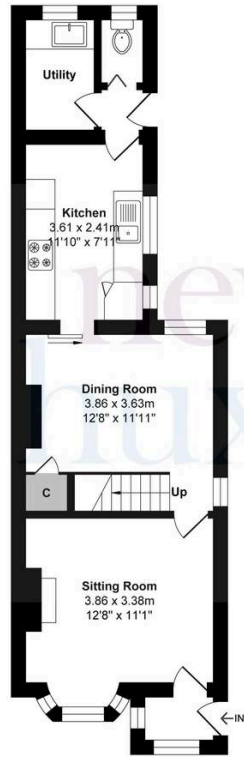

Baden Cottage
Total Area: 82.74 m² ... 890.60 ft²

FOR ILLUSTRATIVE PURPOSE ONLY.

No responsibility is taken for any error, omission, miss-statement or use of data shown.

newton
huxley.

Ground Floor