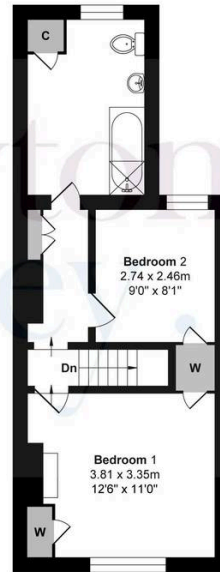

First Floor

Please use the QR code below should you wish to submit an offer.