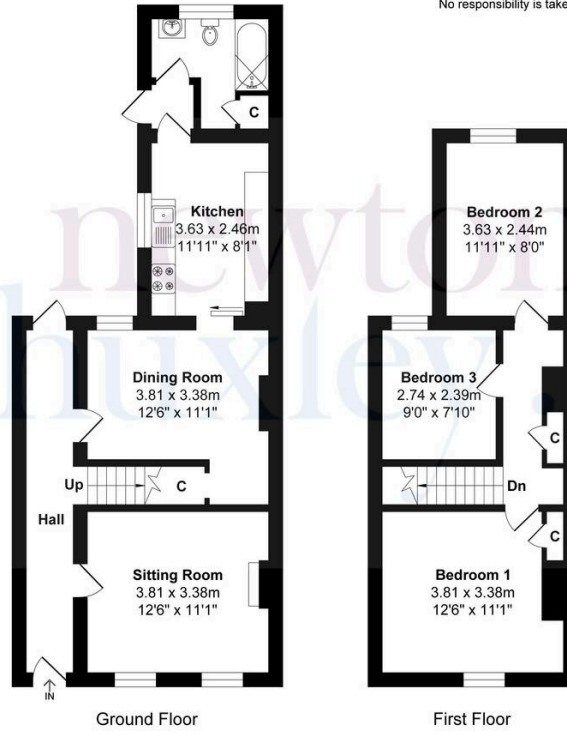

Weston Cottage

Total Area: 90.15 m² ... 970.36 ft²

FOR ILLUSTRATIVE PURPOSE ONLY.

No responsibility is taken for any error, omission, miss-statement or use of data shown.

newton
huxley.

If you wish to submit an offer, please use the QR code below.