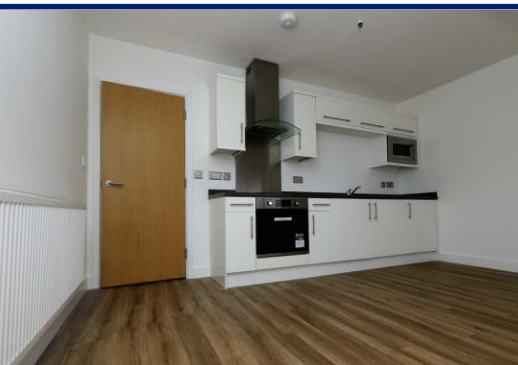

## Ten Tree Croft, Telford

- Well Presented One Bedroom Apartment
- Town Centre Location
- Open Plan Kitchen/Diner
- Kitchen with Washing Machine/Fridge Freezer
- Off Road Parking Only
- Rent £600 p.c.m