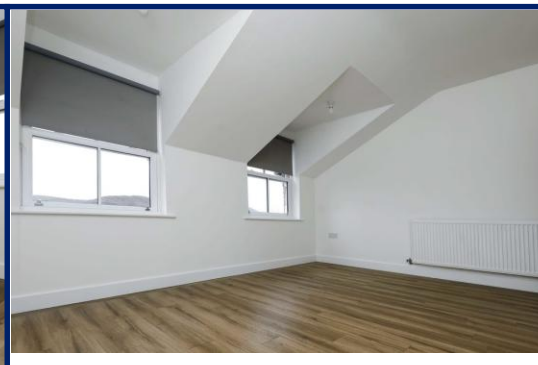

## Ten Tree Croft, Telford

- Well Presented One Bedroom Apartment
- Town Centre Location
- Open Plan Kitchen/Diner
- Kitchen with Washing Machine/Fridge Freezer
- Off Road Parking Only
- Rent £600 p.c.m