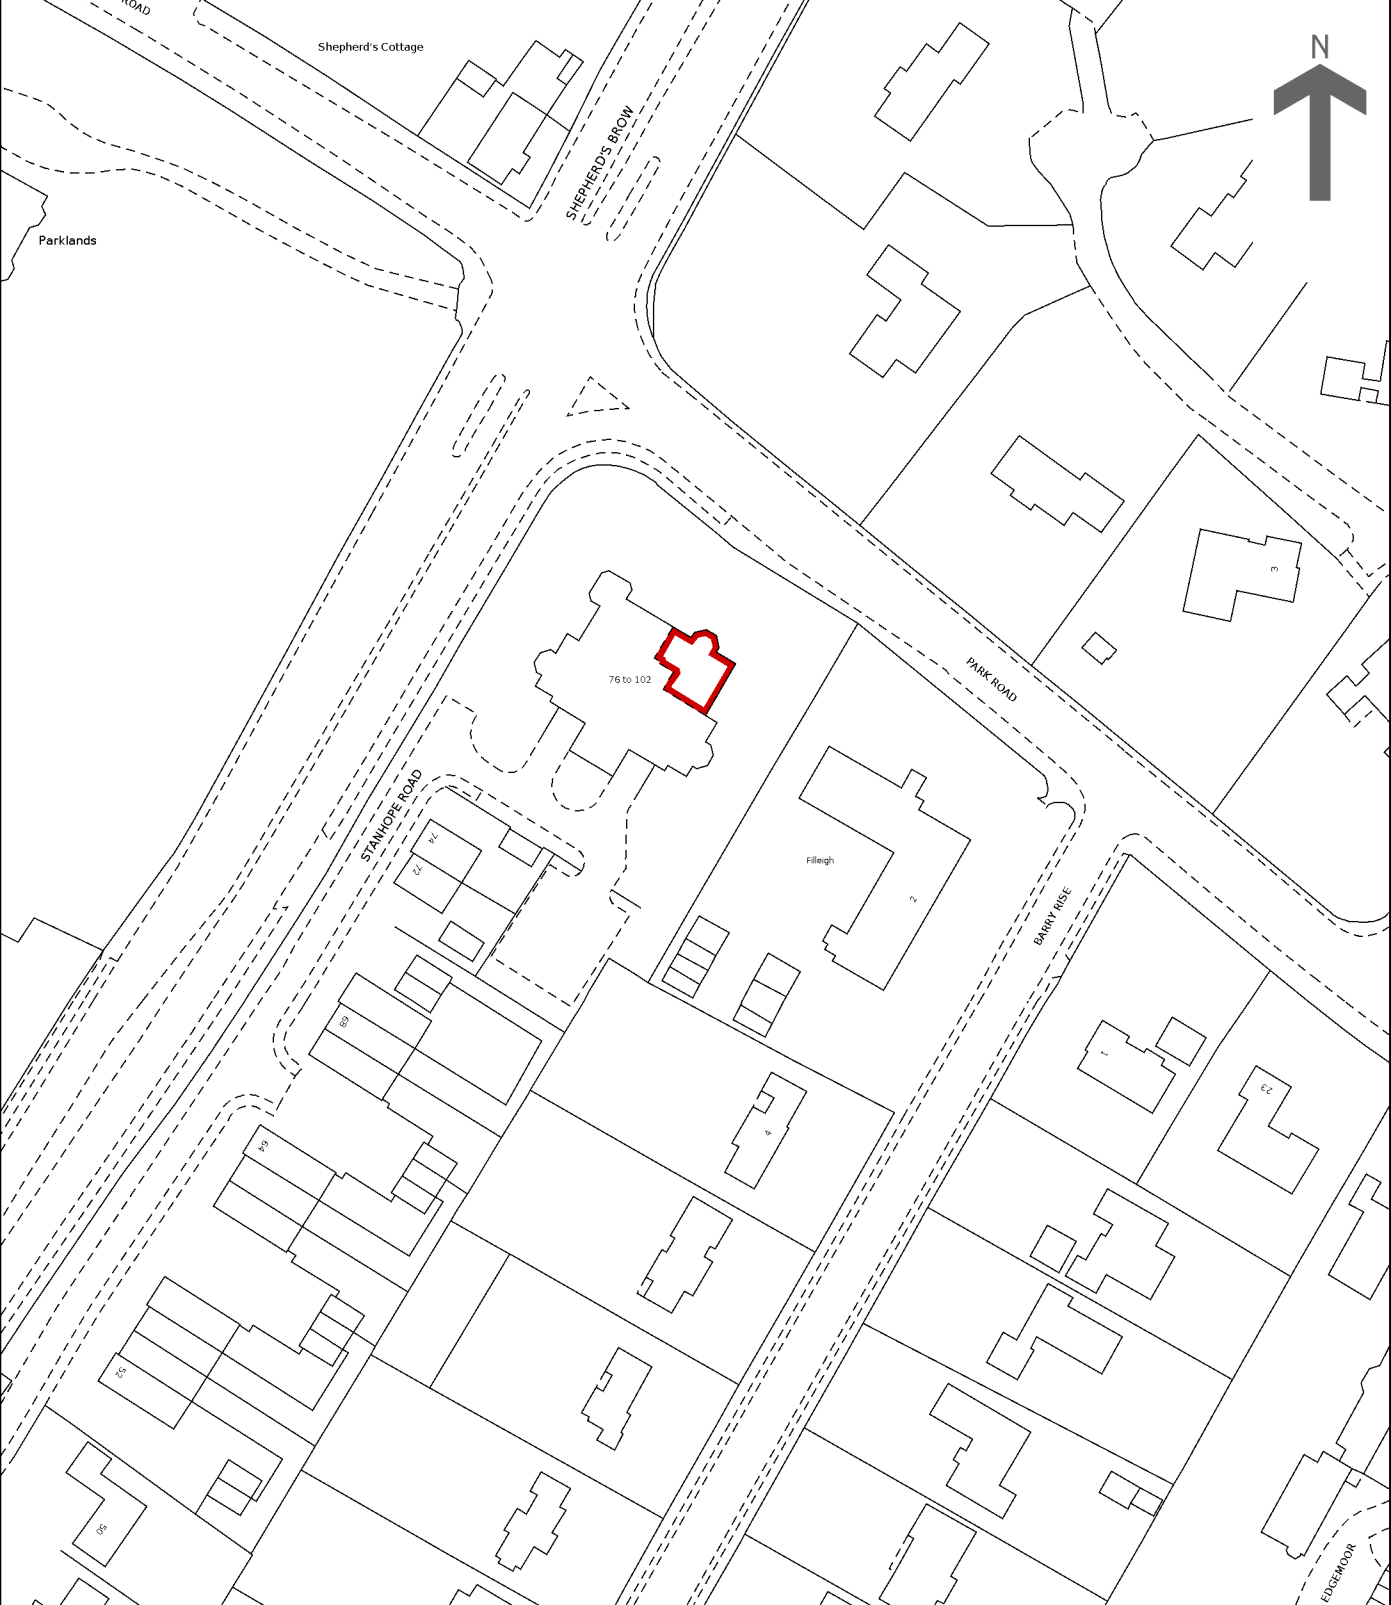

HM Land Registry Current title plan

Title number **GM861905**
Ordnance Survey map reference **SJ7587SW**
Scale **1:1250**
Administrative area **Greater Manchester :**
Trafford

© Crown Copyright. Produced by HM Land Registry. Reproduction in whole or in part is prohibited without the prior written permission of Ordnance Survey. Licence Number 100026316

This is a print of the view of the title plan obtained from HM Land Registry showing the state of the title plan on 26 August 2021 at 13:55:10. This title plan shows the general position, not the exact line, of the boundaries. It may be subject to distortions in scale. Measurements scaled from this plan may not match measurements between the same points on the ground.