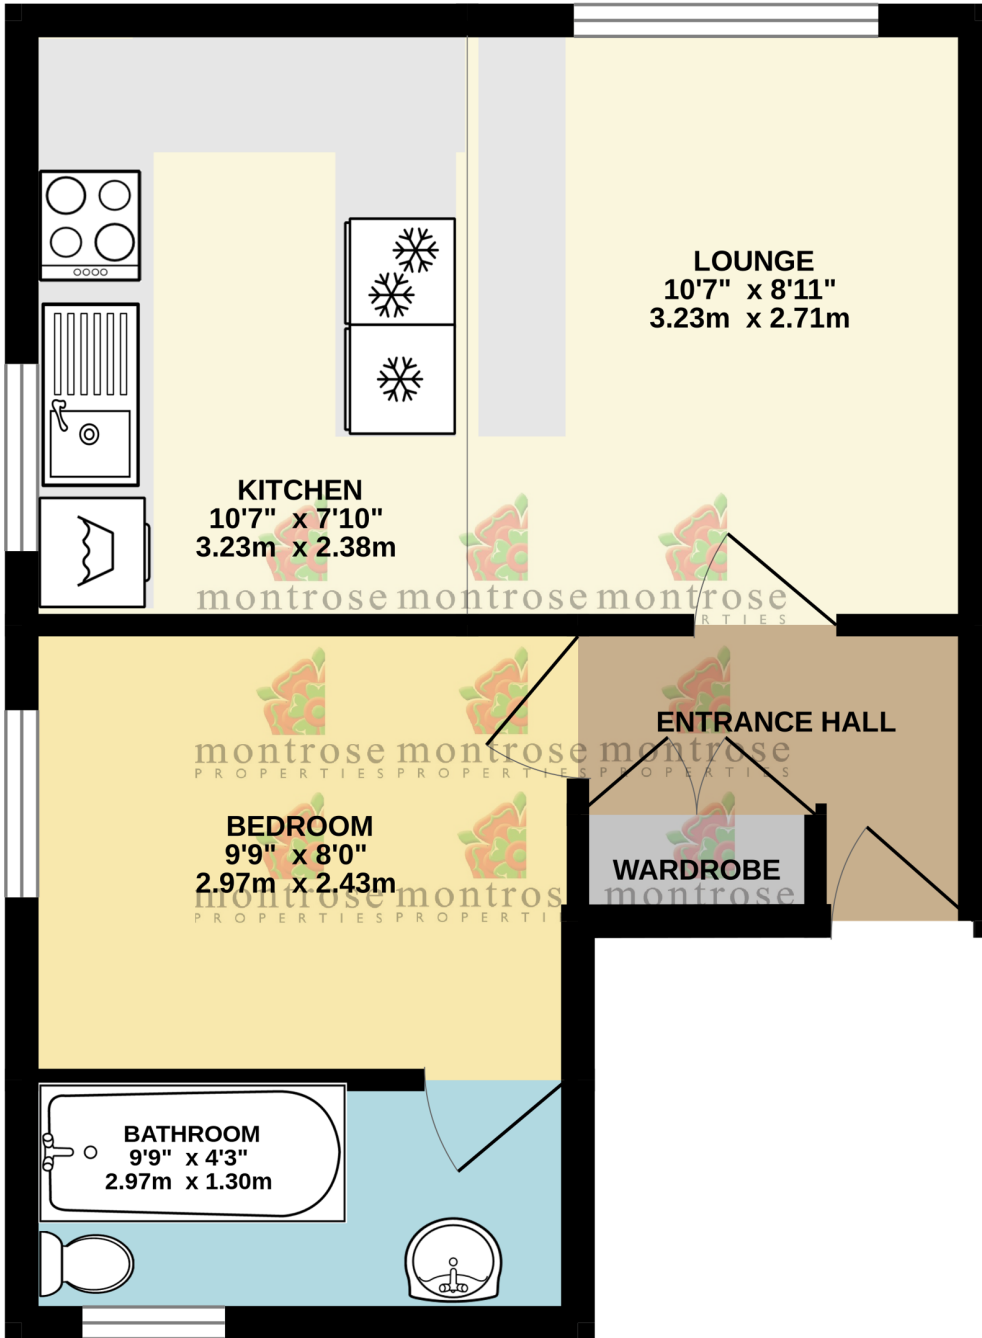

SECOND FLOOR
333 sq.ft. (30.9 sq.m.) approx.

TOTAL FLOOR AREA : 333 sq.ft. (30.9 sq.m.) approx.

Whilst every attempt has been made to ensure the accuracy of the floorplan contained here, measurements of doors, windows, rooms and any other items are approximate and no responsibility is taken for any error, omission or mis-statement. This plan is for illustrative purposes only and should be used as such by any prospective purchaser. The services, systems and appliances shown have not been tested and no guarantee as to their operability or efficiency can be given.
Made with Metropix ©2023