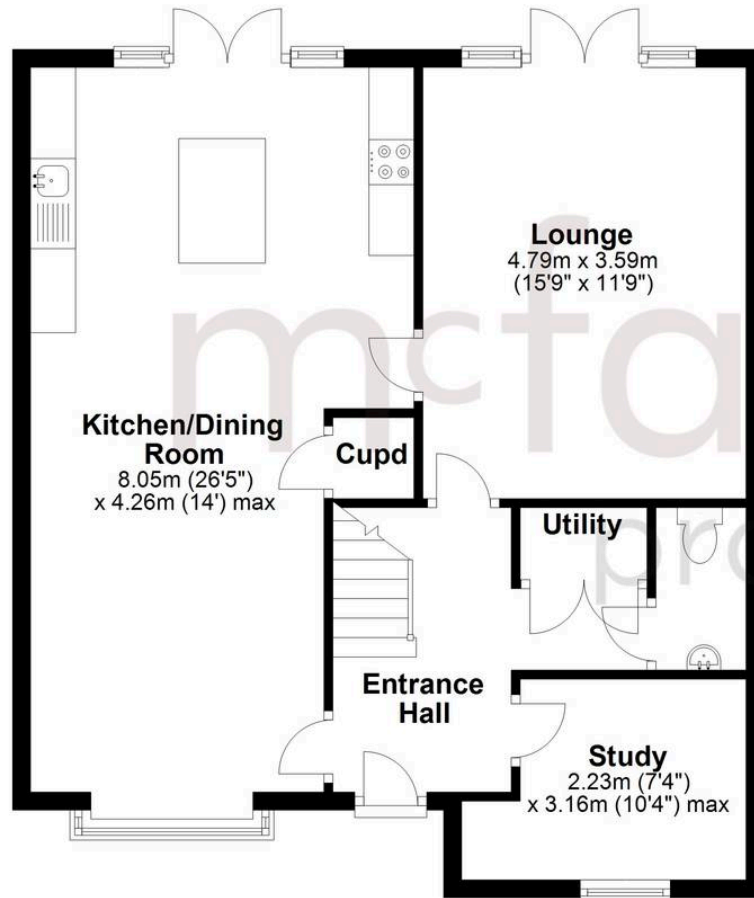

Ground Floor