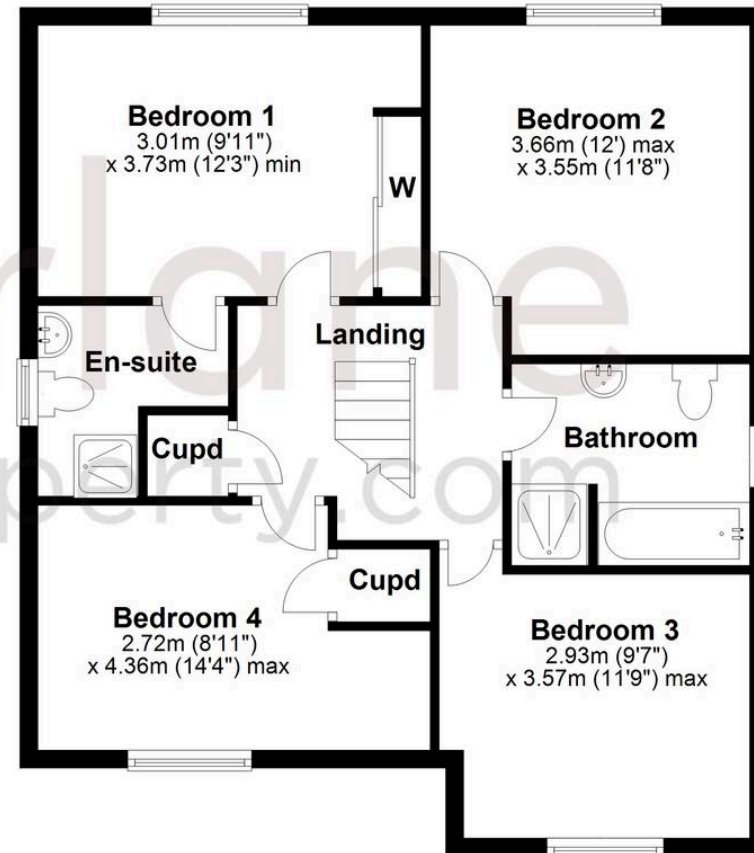

First Floor

McFarlane Sales & Lettings

McFarlane Sales & Letting, 106 High Street - SN8 1LT

01672 514380 • marlborough@mcfarlaneproperty.com • www.mcfarlaneproperty.com/