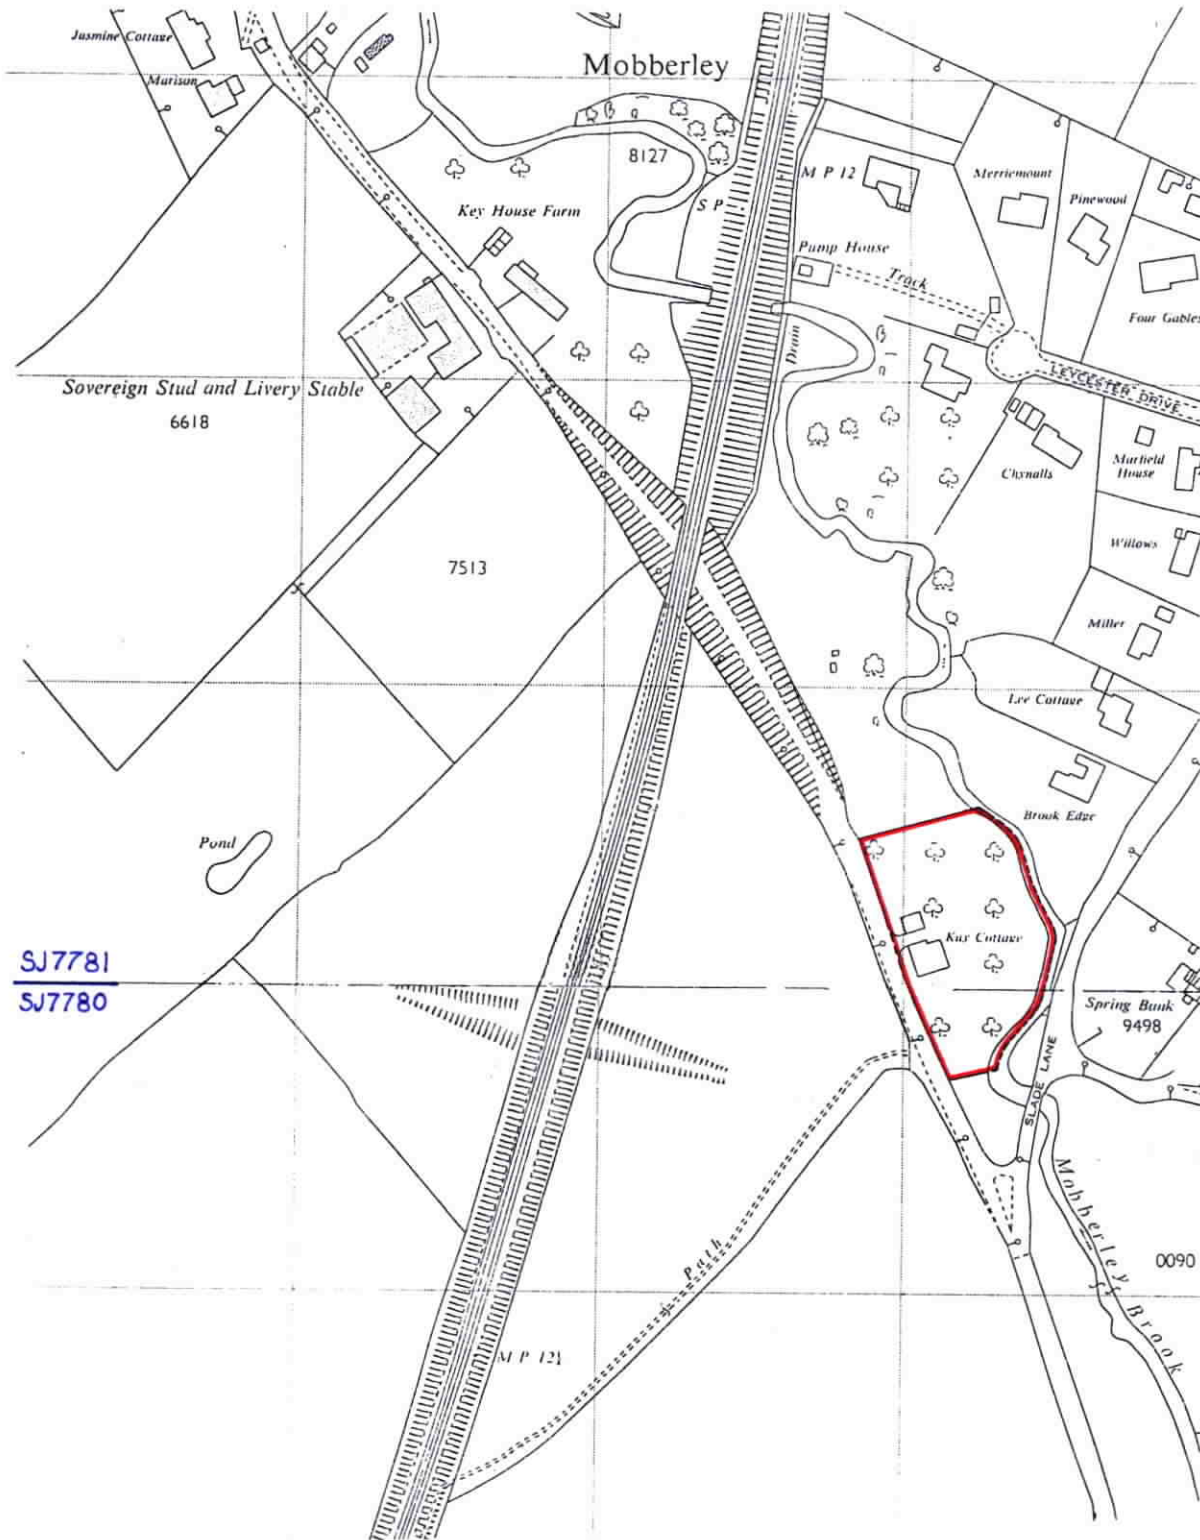

# CH 421662

ORDNANCE SURVEY  
PLAN REFERENCE

SJ7781 SJ7780

SCALE  
1/2500

ADMINISTRATIVE AREA : CHESHIRE : - MACCLESFIELD

© Crown Copyright

SJ7781  
SJ7780

This is a print of the view of the title plan obtained from HM Land Registry showing the state of the title plan on 21 January 2025 at 08:55:08. This title plan shows the general position, not the exact line, of the boundaries. It may be subject to distortions in scale. Measurements scaled from this plan may not match measurements between the same points on the ground.