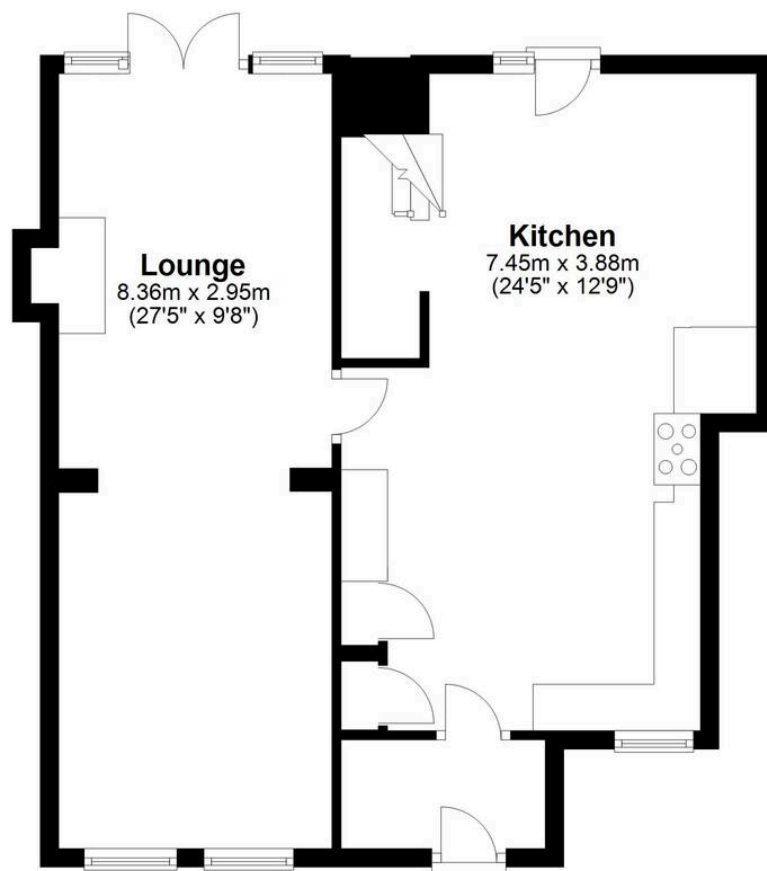

83 Horns Lane, Broad Town
£400,000

mcfarlane
property.com

83 Horns Lane

STUNNING VIEWS | NO ONWARD CHAIN

Nestled on a tranquil country lane at the foot of the Marlborough Downs, this charming three-bedroom semi-detached family home enjoys uninterrupted views over open farmland and beyond. Thoughtfully extended and beautifully updated, the property offers a versatile layout perfect for modern living. The fully refitted kitchen/breakfast room features granite worktops, integrated appliances, oak beams, and Indian sandstone flooring, while the separate dining room overlooks the rear garden. The spacious sitting room is a standout, with solid oak flooring, a restored brick fireplace with a large wood burner, and French doors opening to the patio. Upstairs, the principal bedroom boasts breath-taking views of the iconic Broad Town White Horse, a walk-in wardrobe, and a stylish ensuite with a double shower and mosaic seating. Two additional double bedrooms, one with countryside views and the other overlooking the rear garden and further views. A luxurious family bathroom with a roll-top bath and separate double shower completes the first floor.

Ground Floor

Approx. 53.2 sq. metres (572.5 sq. feet)

First Floor

Approx. 54.7 sq. metres (589.2 sq. feet)

Total area: approx. 107.9 sq. metres (1161.7 sq. feet)

McFarlane Sales & Lettings

McFarlane Sales & Letting, 106 High Street - SN8 1LT