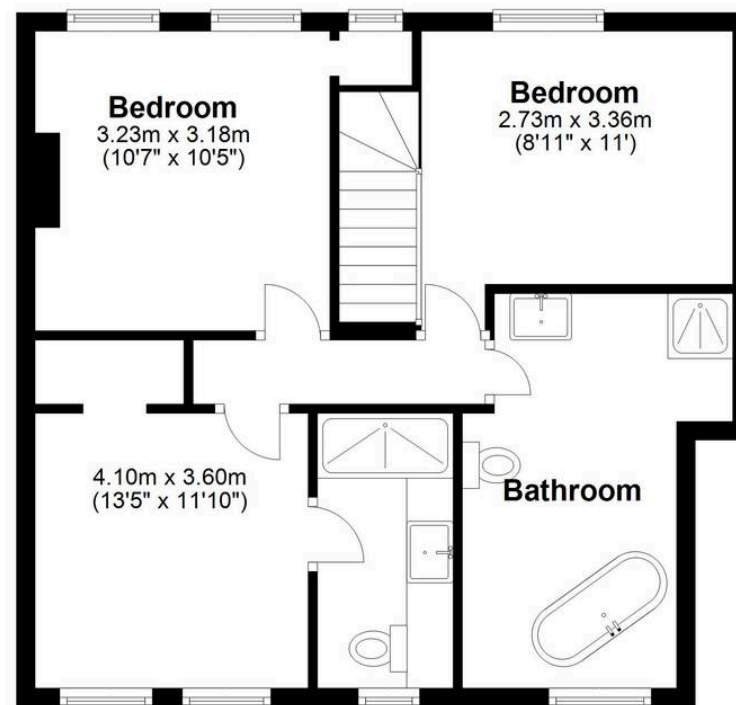

83 Horns Lane, Broad Town
£400,000

mcfarlane
property.com

83 Horns Lane

STUNNING VIEWS | NO ONWARD CHAIN

Nestled on a tranquil country lane at the foot of the Marlborough Downs, this charming three-bedroom semi-detached family home enjoys uninterrupted views over open farmland and beyond. Thoughtfully extended and beautifully updated, the property offers a versatile layout perfect for modern living. The fully refitted kitchen/breakfast room features granite worktops, integrated appliances, oak beams, and Indian sandstone flooring, while the separate dining room overlooks the rear garden. The spacious sitting room is a standout, with solid oak flooring, a restored brick fireplace with a large wood burner, and French doors opening to the patio. Upstairs, the principal bedroom boasts breath-taking views of the iconic Broad Town White Horse, a walk-in wardrobe, and a stylish ensuite with a double shower and mosaic seating. Two additional double bedrooms, one with countryside views and the other overlooking the rear garden and further views. A luxurious family bathroom with a roll-top bath and separate double shower completes the first floor.

Ground Floor

Approx. 53.2 sq. metres (572.5 sq. feet)

First Floor

Approx. 54.7 sq. metres (589.2 sq. feet)

Total area: approx. 107.9 sq. metres (1161.7 sq. feet)

McFarlane Sales & Lettings

McFarlane Sales & Letting, 106 High Street - SN8 1LT