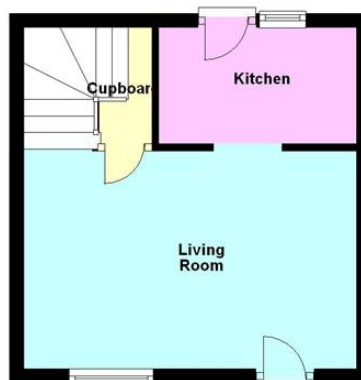

£675 pcm

Georgina Close, Manea, Cambridgeshire PE15 0HZ

To arrange a viewing call us now on 01354 694900

Deposit £778

A very good size one bedroom end of terrace with an enclosed rear garden and replacement double glazing.

The property has two parking spaces to the side and is available mid April.

Call to arrange an appointment to view!!