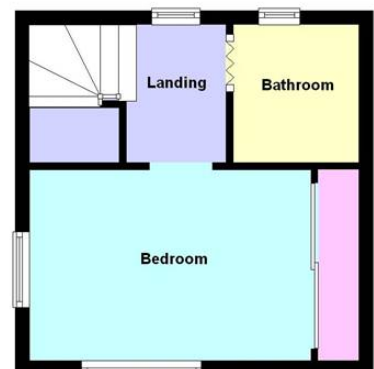

£675 pcm

Georgina Close, Manea, Cambridgeshire PE15 0HZ

To arrange a viewing call us now on 01354 694900

Deposit £778

A very good size one bedroom end of terrace with an enclosed rear garden and replacement double glazing.

The property has two parking spaces to the side and is available mid April.

Call to arrange an appointment to view!!