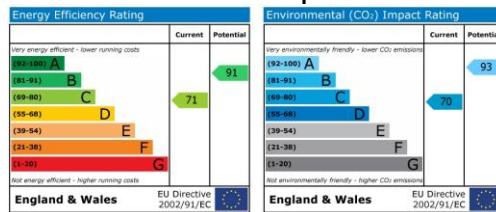

EPC Graph

www.lovettsalesandlettings.co.uk Tel: 01480 218200

24 Market Square, St Neots, Cambridgeshire, PE19 2AF

Agents Note: Whilst every care has been taken to prepare these sales particulars, they are for guidance purposes only. All measurements are approximate and are for general guidance purposes only and whilst every care has been taken to ensure their accuracy, they should not be relied upon and potential buyers are advised to recheck the measurements.