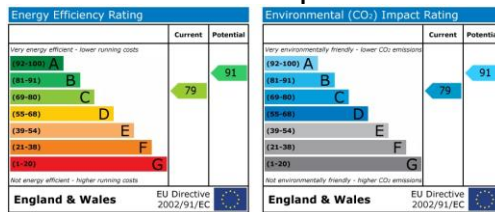

EPC Graph

www.lovettsalesandlettings.co.uk Tel: 01480 218200

24 Market Square, St Neots, Cambridgeshire, PE19 2AF

Agents Note: Whilst every care has been taken to prepare these sales particulars, they are for guidance purposes only. All measurements are approximate and are for general guidance purposes only and whilst every care has been taken to ensure their accuracy, they should not be relied upon and potential buyers are advised to recheck the measurements.