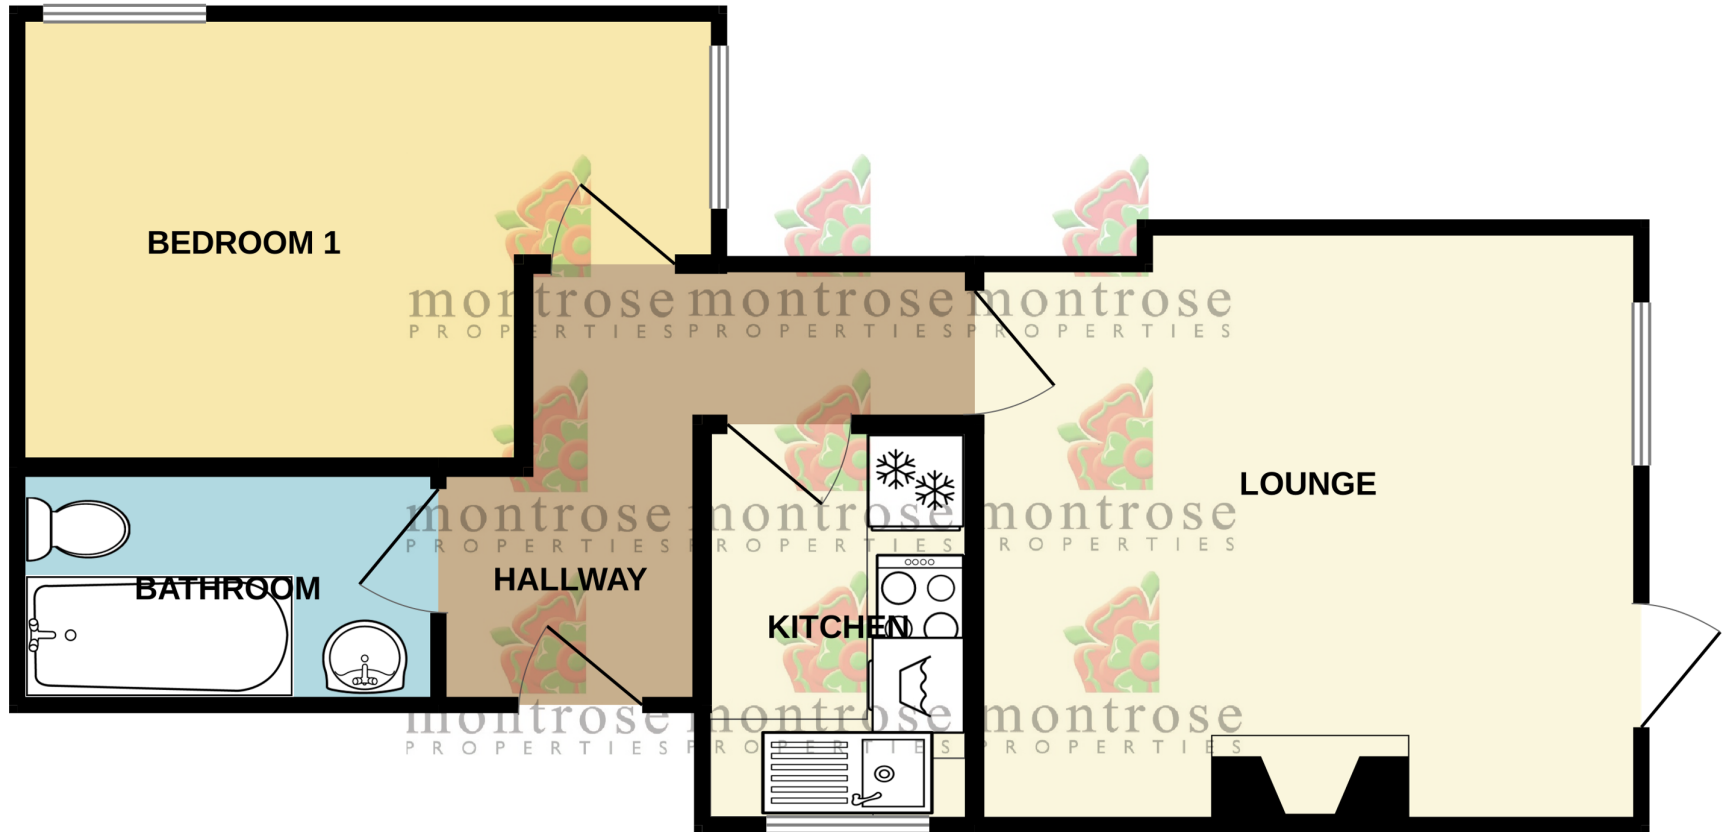

GROUND FLOOR

409 sq.ft. (38.0 sq.m.) approx.

TOTAL FLOOR AREA : 409 sq.ft. (38.0 sq.m.) approx.

Whilst every attempt has been made to ensure the accuracy of the floorplan contained here, measurements of doors, windows, rooms and any other items are approximate and no responsibility is taken for any error, omission or mis-statement. This plan is for illustrative purposes only and should be used as such by any prospective purchaser. The services, systems and appliances shown have not been tested and no guarantee as to their operability or efficiency can be given.

Made with Metropix ©2024