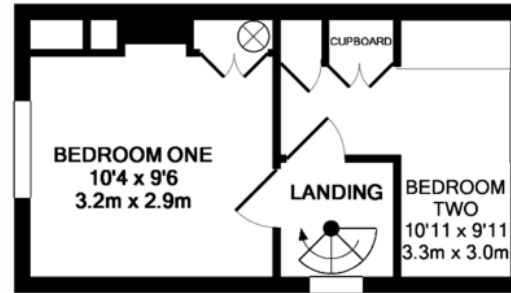

This cosy two bedroom cottage is set along The Dean in Alresford with its easy access to the town centre and riverside walks. Downstairs there is an open plan living/dining room with open fire a small study area tucked under the stairs; galley kitchen and modern bathroom with shower over the bath. Upstairs there are two bedrooms with built-in wardrobe space and outside there is a good sized, stepped patio area with a large shed to the rear. There is unrestricted on-road parking within the vicinity. Due to the nature of the stairs, this property is not suited to children and would ideally suit either a professional couple or single person.

SITTING ROOM 11' 1" x 10' 4" (3.39m x 3.15m)

DINING ROOM 10' 11" x 9' 9" (3.35m x 2.98m)

BATHROOM 8' 7" x 3' 10" (2.62m x 1.18m)

FIRST FLOOR LANDING

BEDROOM ONE 10' 4" x 9' 5" (3.15m x 2.89m)

BEDROOM TWO 10' 11" max x 9' 10" max (3.34m x 3.01m)

SERVICES We understand that all mains services are connected.

LOCAL AUTHORITY INFORMATION Winchester City Council
Council Tax Band: B

GROUND FLOOR
APPROX. FLOOR
AREA 351 SQ.FT.
(32.6 SQ.M.)

1ST FLOOR
APPROX. FLOOR
AREA 220 SQ.FT.
(20.5 SQ.M.)

TOTAL APPROX. FLOOR AREA 572 SQ.FT. (53.1 SQ.M.)

Whilst every attempt has been made to ensure the accuracy of the floor plan contained here, measurements of doors, windows, rooms and any other items are approximate and no responsibility is taken for any error, omission, or mis-statement. This plan is for illustrative purposes only and should be used as such by any prospective purchaser. The services, systems and appliances shown have not been tested and no guarantee as to their operability or efficiency can be given
Made with Metropix ©2018