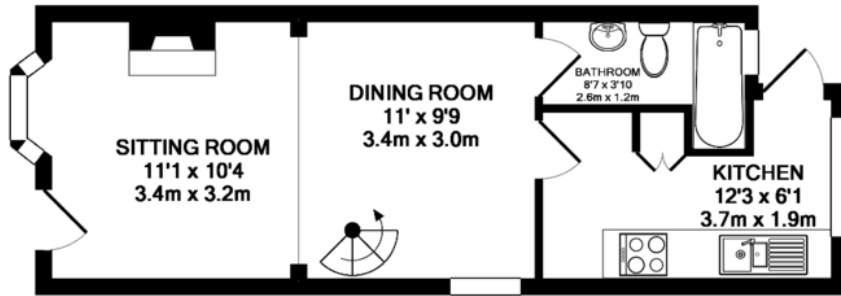

This cosy two bedroom cottage is set along The Dean in Alresford with its easy access to the town centre and riverside walks. Downstairs there is an open plan living/dining room with open fire a small study area tucked under the stairs; galley kitchen and modern bathroom with shower over the bath. Upstairs there are two bedrooms with built-in wardrobe space and outside there is a good sized, stepped patio area with a large shed to the rear. There is unrestricted on-road parking within the vicinity. Due to the nature of the stairs, this property is not suited to children and would ideally suit either a professional couple or single person.

SITTING ROOM 11' 1" x 10' 4" (3.39m x 3.15m)

DINING ROOM 10' 11" x 9' 9" (3.35m x 2.98m)

BATHROOM 8' 7" x 3' 10" (2.62m x 1.18m)

FIRST FLOOR LANDING

BEDROOM ONE 10' 4" x 9' 5" (3.15m x 2.89m)

BEDROOM TWO 10' 11" max x 9' 10" max (3.34m x 3.01m)

SERVICES We understand that all mains services are connected.

LOCAL AUTHORITY INFORMATION Winchester City Council
Council Tax Band: B

GROUND FLOOR
APPROX. FLOOR
AREA 351 SQ.FT.
(32.6 SQ.M.)

1ST FLOOR
APPROX. FLOOR
AREA 220 SQ.FT.
(20.5 SQ.M.)

TOTAL APPROX. FLOOR AREA 572 SQ.FT. (53.1 SQ.M.)

Whilst every attempt has been made to ensure the accuracy of the floor plan contained here, measurements of doors, windows, rooms and any other items are approximate and no responsibility is taken for any error, omission, or mis-statement. This plan is for illustrative purposes only and should be used as such by any prospective purchaser. The services, systems and appliances shown have not been tested and no guarantee as to their operability or efficiency can be given
Made with Metropix ©2018