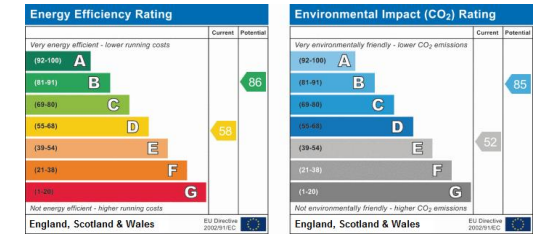

DIRECTIONS From our offices, proceed into West Street to the bottom of the hill and turn right into The Dean. Number 40 will be found about mid-way down on the right hand side