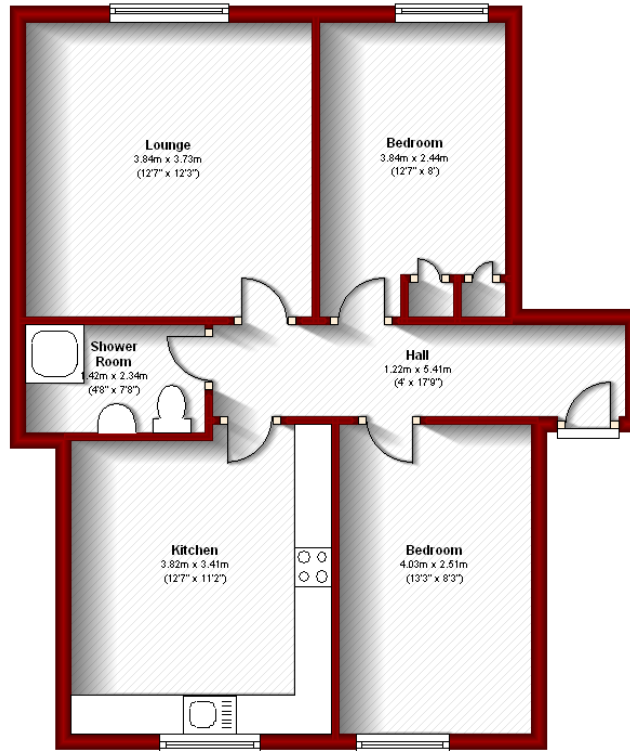

22 Esslemont Avenue
2nd Left
Aberdeen

Ground Floor

Approx. 56.9 sq. metres (612.2 sq. feet)

Total area: approx. 56.9 sq. metres (612.2 sq. feet)

The above particulars are for guidance only, no liability for any errors or omissions will be accepted by Aberdeen Property Leasing Ltd.