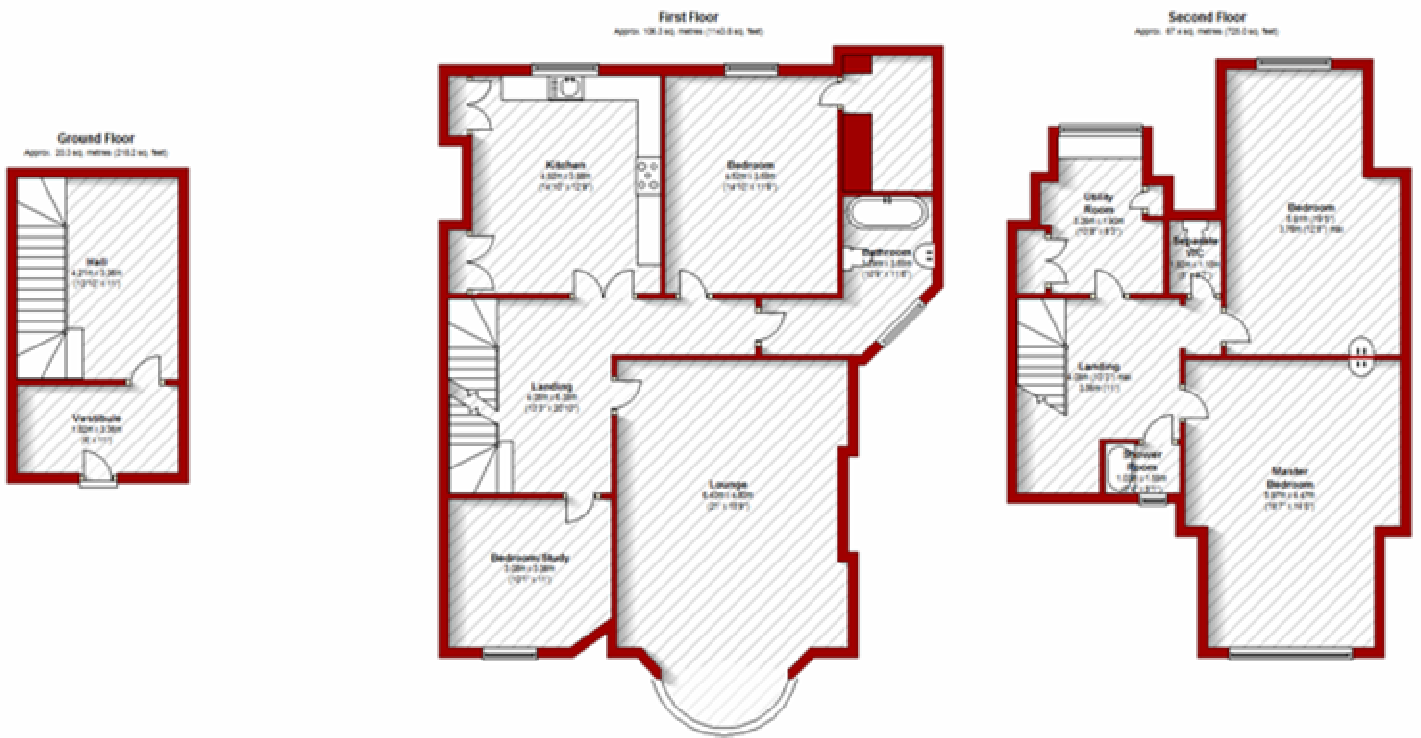

68 Hamilton Place Aberdeen

The above particulars are for guidance only, no liability for any errors or omissions will be accepted by Aberdeen Property Leasing Ltd.