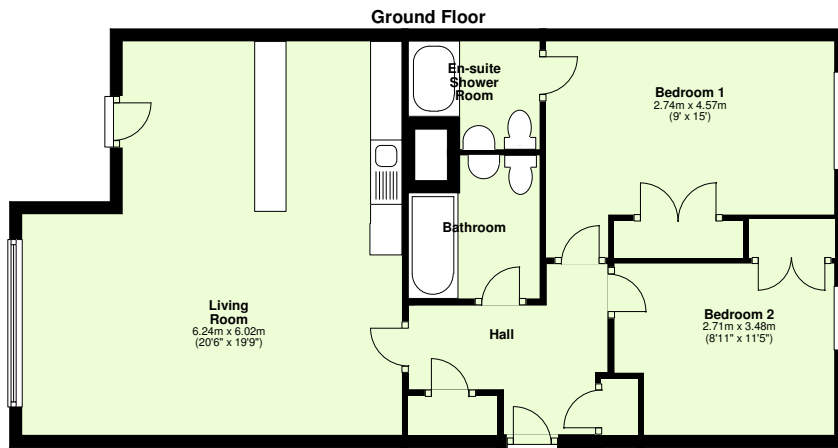

**25B RIVERSIDE APARTMENT
BURNSIDE ROAD
DYCE**

The above particulars and sizes are for guidance only, no liability for any errors or omissions will be accepted by Aberdeen Property Leasing Ltd.