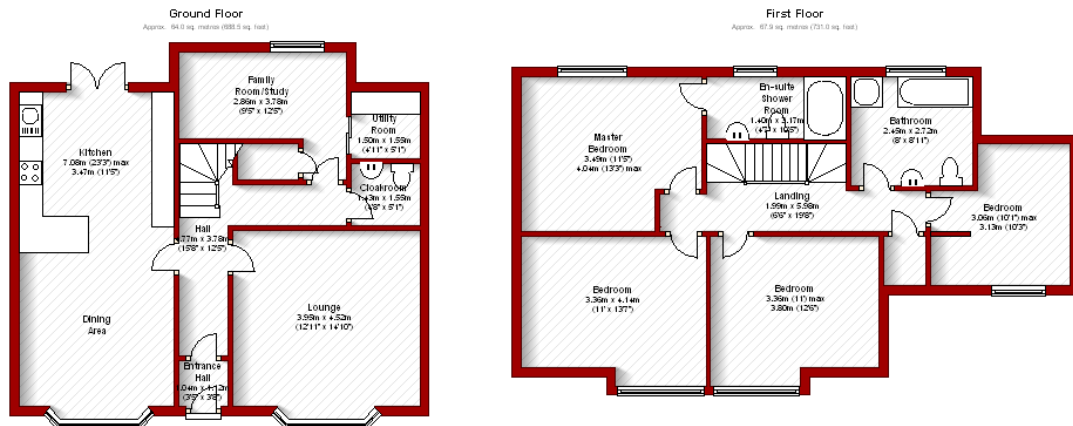

27 Seafield Crescent Aberdeen

The above particulars are for guidance only, no liability for any errors or omissions will be accepted by Aberdeen Property Leasing Ltd.