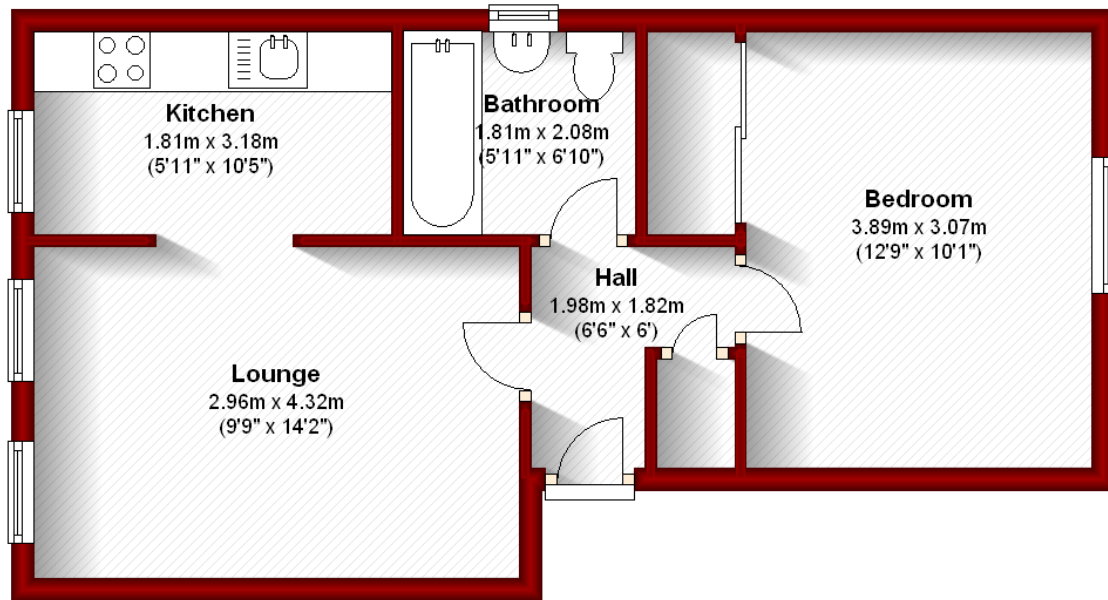

**31 Picardy Court
Rose Street
Aberdeen**

Ground Floor

Approx. 39.1 sq. metres (421.0 sq. feet)

Total area: approx. 39.1 sq. metres (421.0 sq. feet)

The above particulars are for guidance only, no liability for any errors or omissions will be accepted by Aberdeen Property Leasing Ltd.