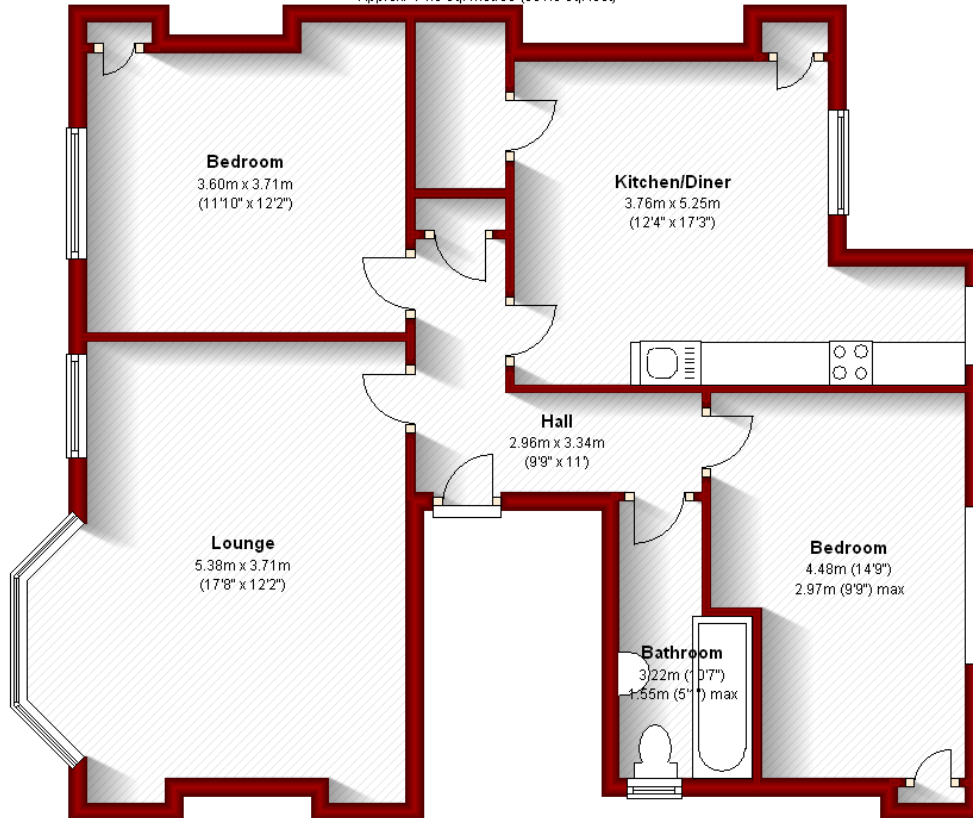

41a Elmbank Terrace Aberdeen

Ground Floor

Approx. 74.5 sq. metres (801.5 sq. feet)

Total area: approx. 74.5 sq. metres (801.5 sq. feet)

The above particulars are for guidance only, no liability for any errors or omissions will be accepted by Aberdeen Property Leasing Ltd.