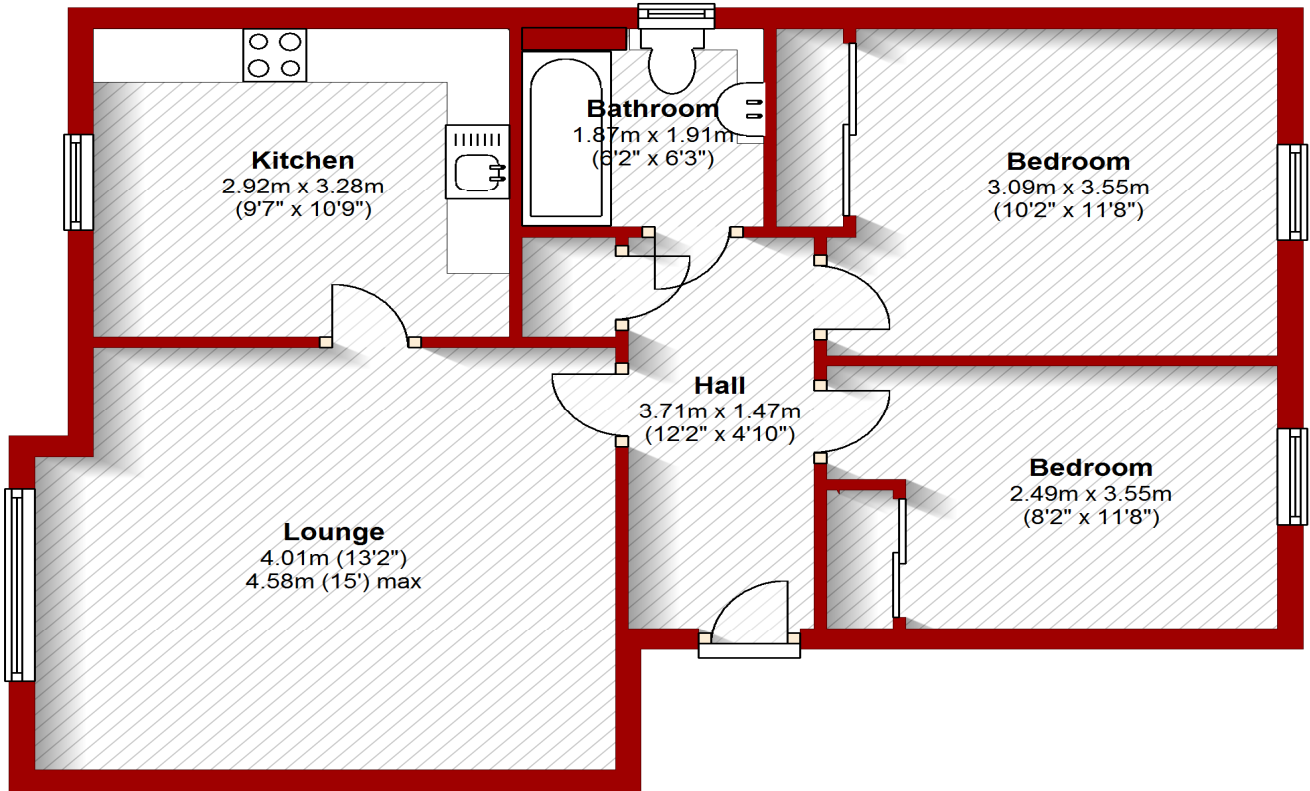

### Ground Floor

Approx. 57.3 sq. metres (617.2 sq. feet)

Total area: approx. 57.3 sq. metres (617.2 sq. feet)

**The above particulars are for guidance only. No liability for any errors or omissions will be accepted by Aberdeen Property Leasing Ltd.**