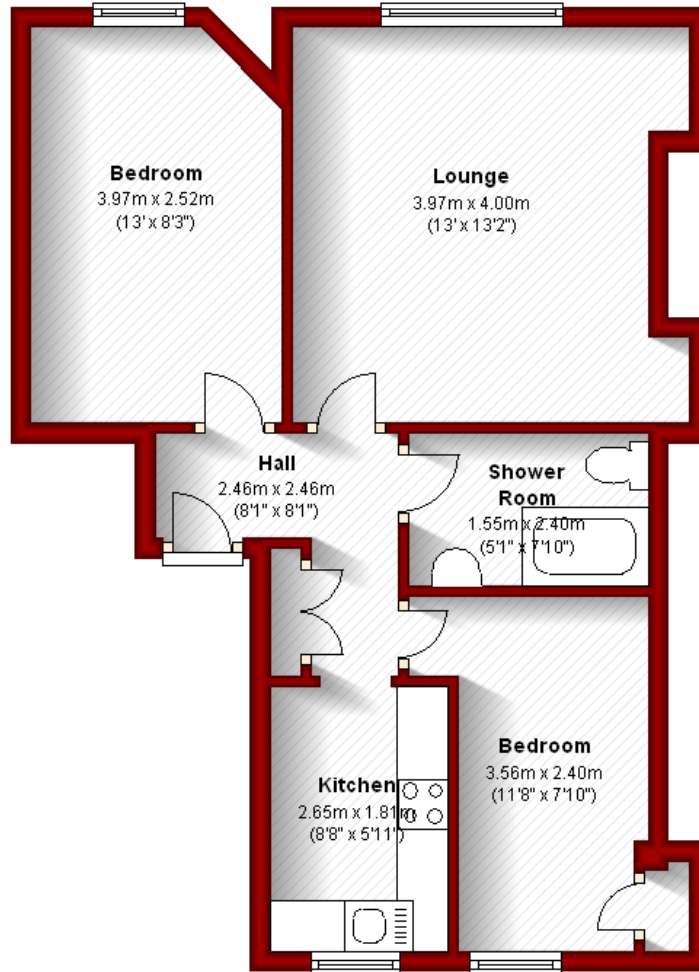

14 Elmbank Road
1st Right
Aberdeen

Ground Floor

Approx. 45.0 sq. metres (484.2 sq. feet)

Total area: approx. 45.0 sq. metres (484.2 sq. feet)

The above particulars are for guidance only, no liability for any errors or omissions will be accepted by Aberdeen Property Leasing Ltd.