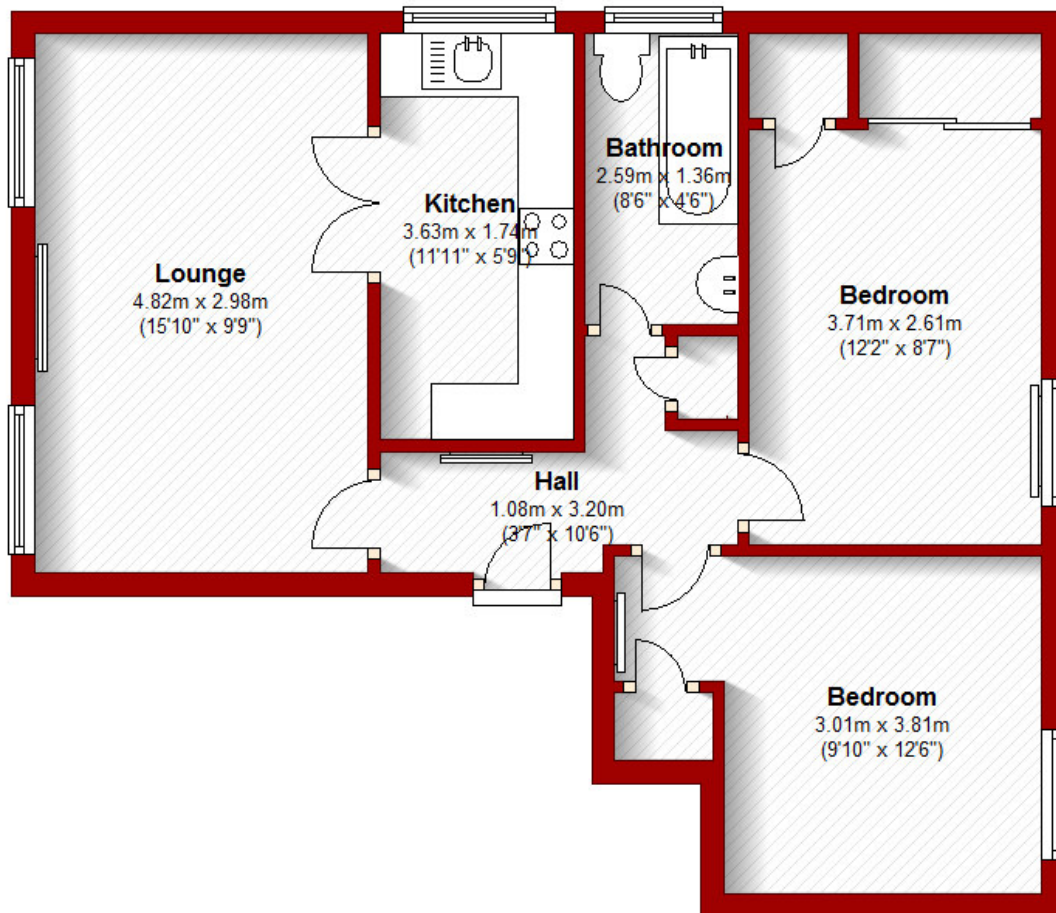

221 Headland Court

Ground Floor

Approx. 50.3 sq. metres (541.7 sq. feet)

Total area: approx. 50.3 sq. metres (541.7 sq. feet)

The above particulars are for guidance only, no liability for any errors or omissions will be accepted by Aberdeen Property Leasing Ltd.