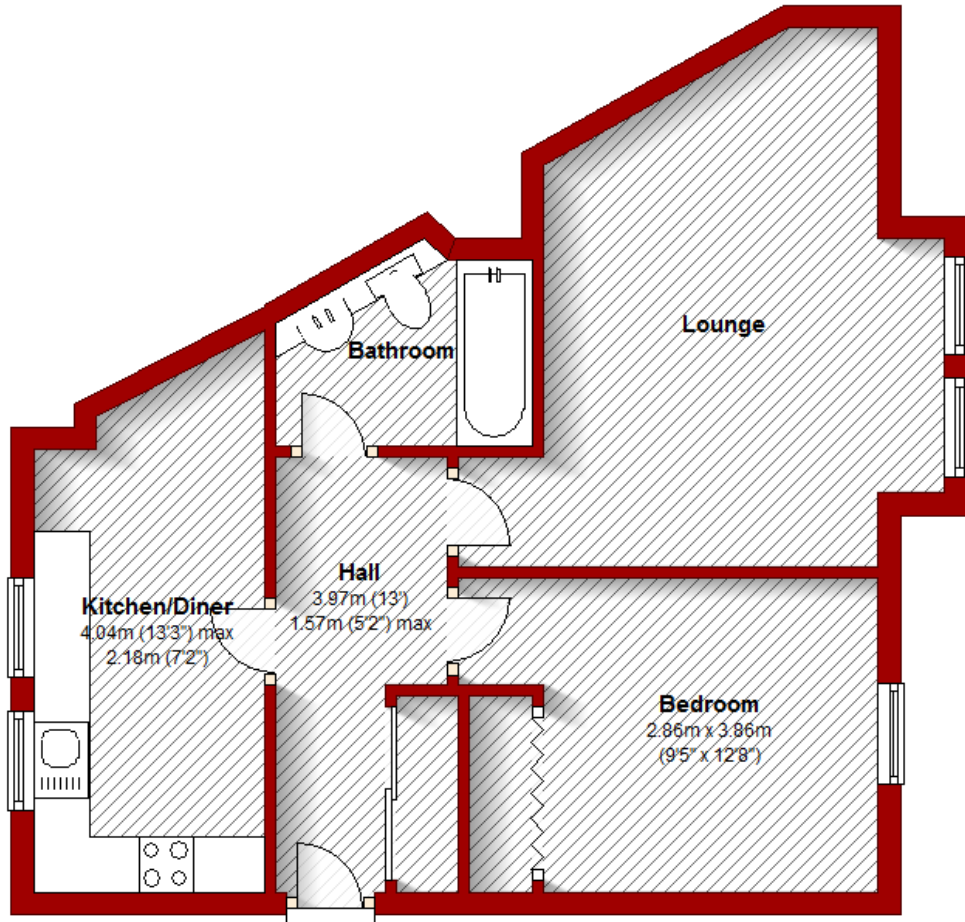

**64 Picktillum Place
Aberdeen**

Ground Floor

Approx. 46.0 sq. metres (495.2 sq. feet)

Total area: approx. 46.0 sq. metres (495.2 sq. feet)

The above particulars are for guidance only, no liability for any errors or omissions will be accepted by Aberdeen Property Leasing Ltd.