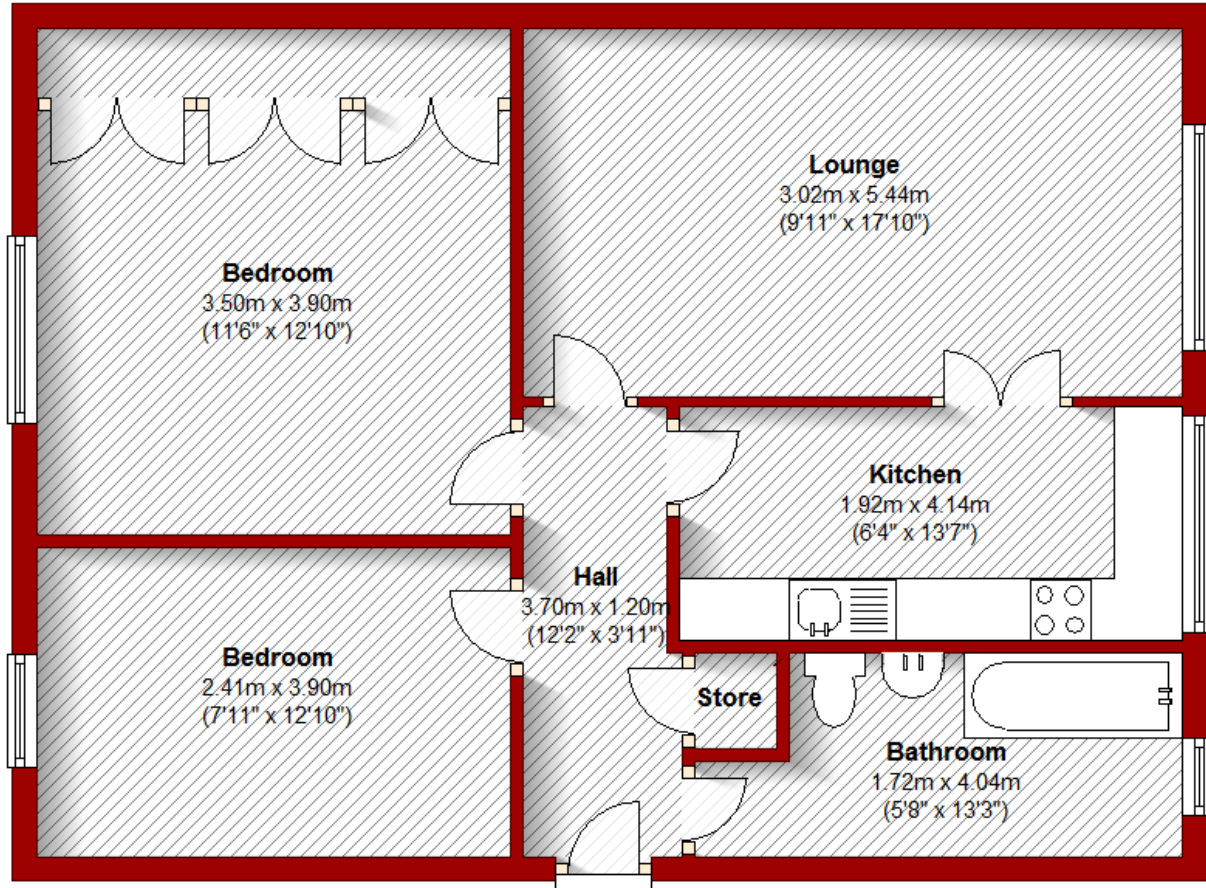

75 Ash Hill Drive
Aberdeen

Ground Floor

Approx. 60.3 sq. metres (648.8 sq. feet)

Total area: approx. 60.3 sq. metres (648.8 sq. feet)

The above particulars are for guidance only, no liability for any errors or omissions will be accepted by Aberdeen Property Leasing Ltd.