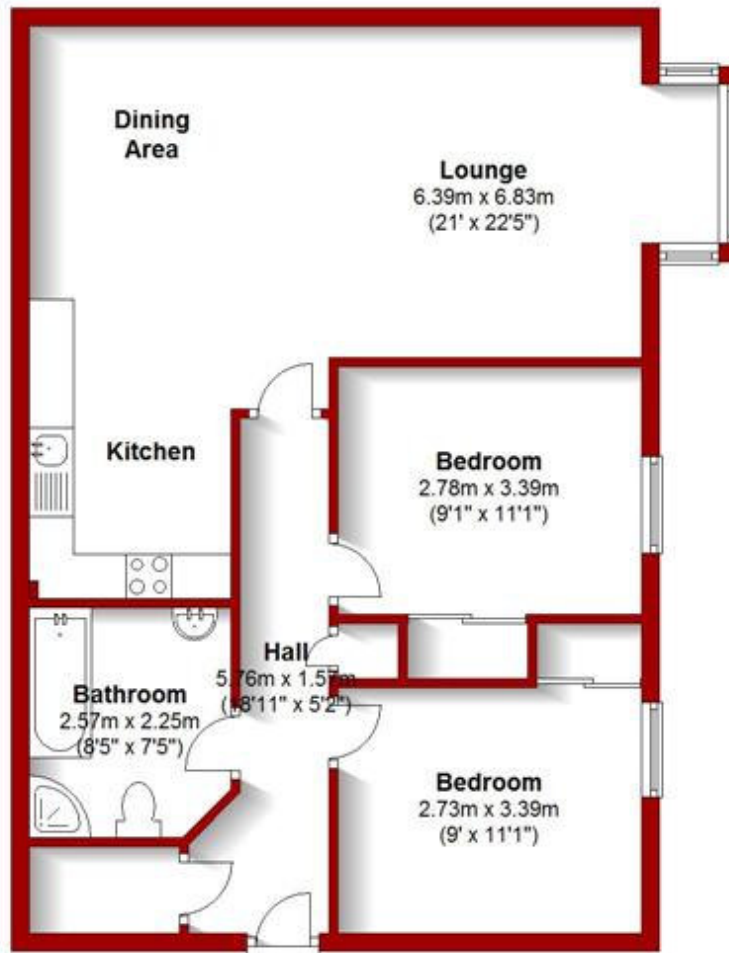

### Ground Floor

Approx. 70.7 sq. metres (761.4 sq. feet)

Total area: approx. 67.9 sq. metres (730.3 sq. feet)

**The above particulars are for guidance only. No liability for any errors or omissions will be accepted by Aberdeen Property Leasing Ltd.**