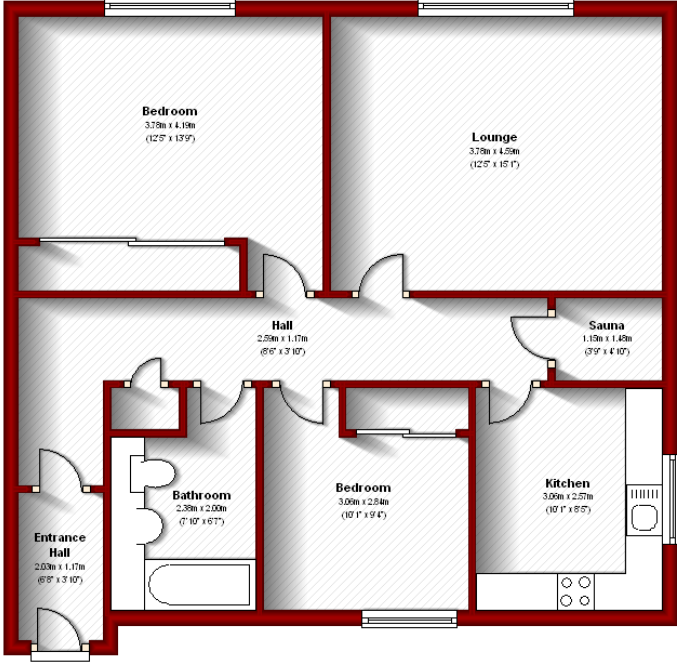

17 Macaulay Drive Aberdeen

Ground Floor

Approx. 69.2 sq. metres (744.8 sq. feet)

The above particulars are for guidance only, no liability for any errors or omissions will be accepted by Aberdeen Property Leasing Ltd.