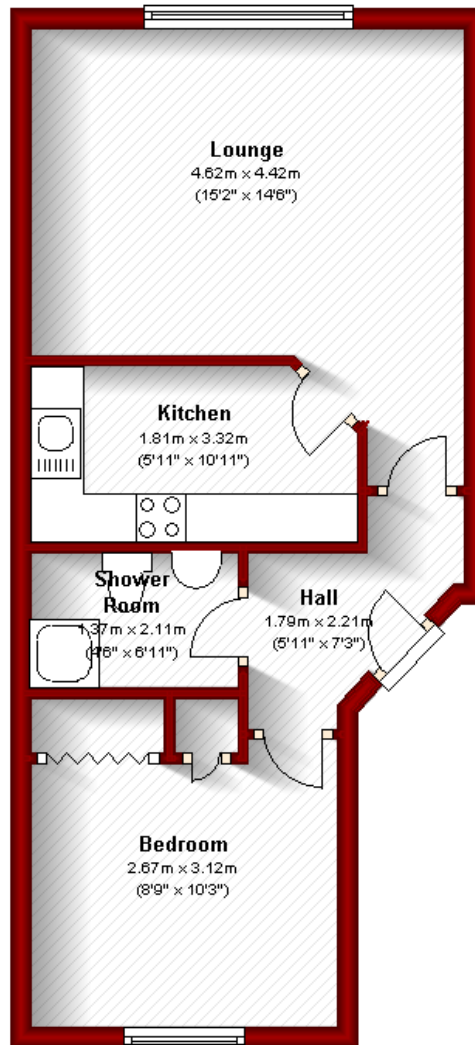

**130 Strawberrybank Parade  
Aberdeen**

**Ground Floor**

Approx. 37.9 sq. metres (407.7 sq. feet)

Total area: approx. 37.9 sq. metres (407.7 sq. feet)

**The above particulars are for guidance only, no liability for any errors or omissions will be accepted by Aberdeen Property Leasing Ltd.**