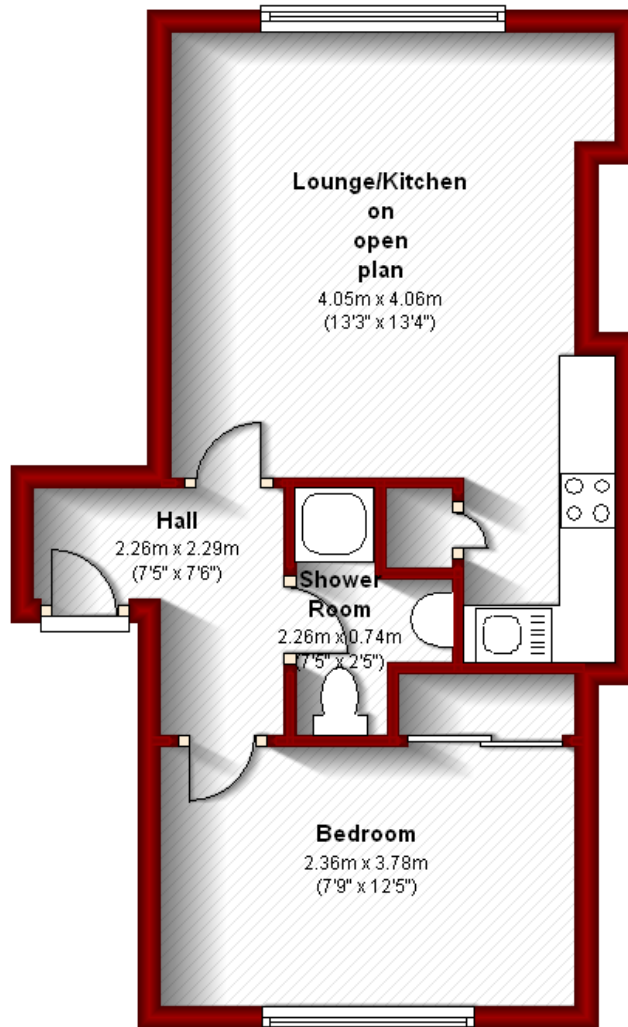

**32 Midsocket Road  
Top Right  
Aberdeen**

**Ground Floor**

Approx. 34.7 sq. metres (373.8 sq. feet)

Total area: approx. 34.7 sq. metres (373.8 sq. feet)

**The above particulars are for guidance only, no liability for any errors or omissions will be accepted by Aberdeen Property Leasing Ltd.**