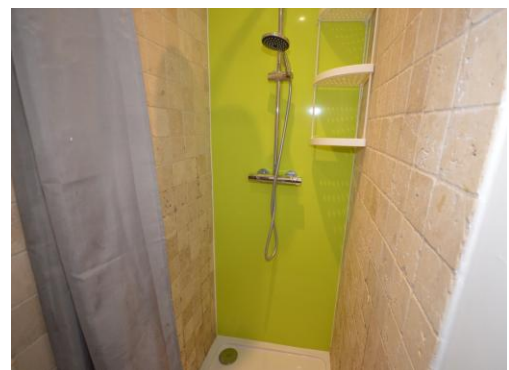

**TO LET
STUDENT**

Ensbury Park Road, Ensbury Park

6 Bedrooms

house & son

www.houseandson.net

01202 244844

lettingsdept@houseandson.net

6 BEDROOMS

2 X SHOWER ROOMS

REAR GARDEN

FURNISHED

MODERN KITCHEN

OFF ROAD PARKING

£3,000 pcm

Available 21st September 2023