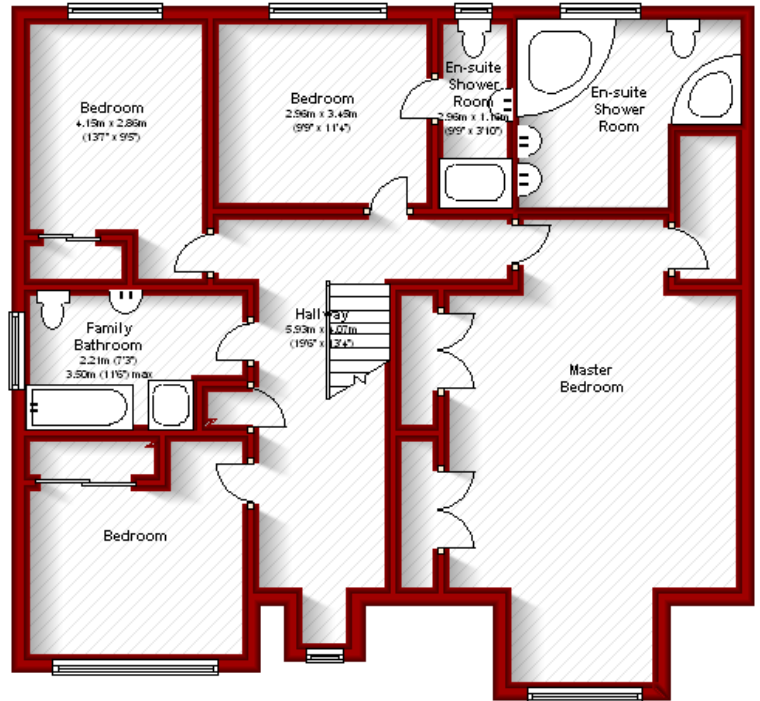

3 Devanha Gardens East Aberdeen

Ground Floor
Approx. 116.3 sq. metres (1251.7 sq. feet)

First Floor
Approx. 112.2 sq. metres (1207.8 sq. feet)

Total area: approx. 228.5 sq. metres (2459.5 sq. feet)

The above particulars are for guidance only, no liability for any errors or omissions will be accepted by Aberdeen Property Leasing Ltd.