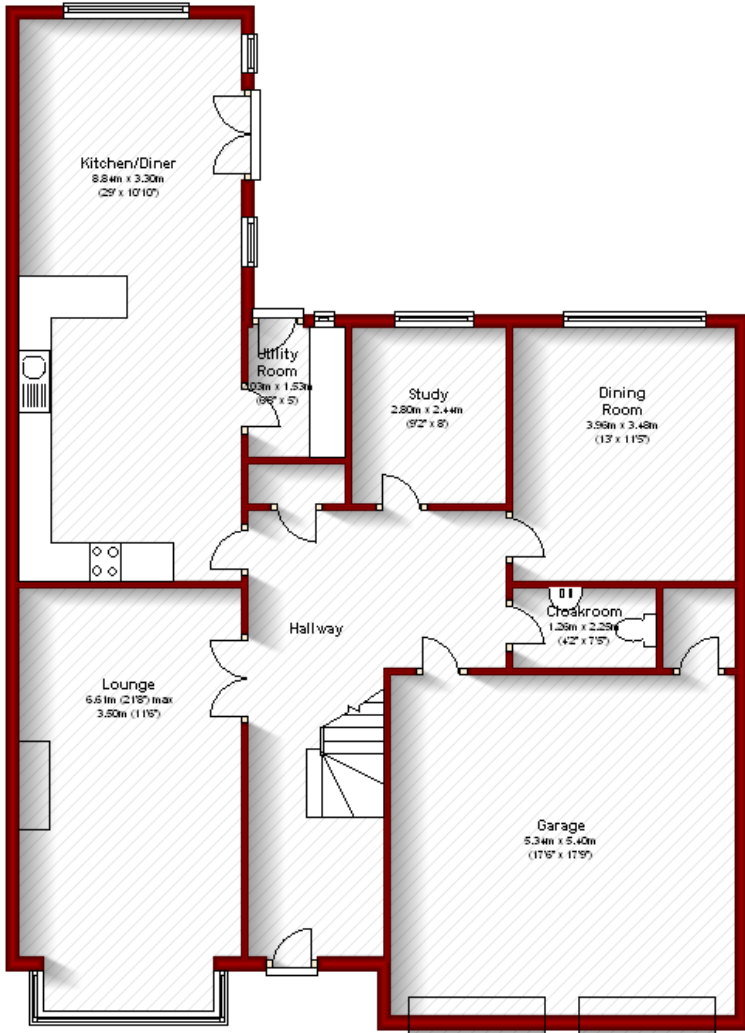

3 Devanha Gardens East Aberdeen

Ground Floor
Approx. 116.3 sq. metres (1251.7 sq. feet)

First Floor
Approx. 112.2 sq. metres (1207.8 sq. feet)

Total area: approx. 228.5 sq. metres (2459.5 sq. feet)

The above particulars are for guidance only, no liability for any errors or omissions will be accepted by Aberdeen Property Leasing Ltd.