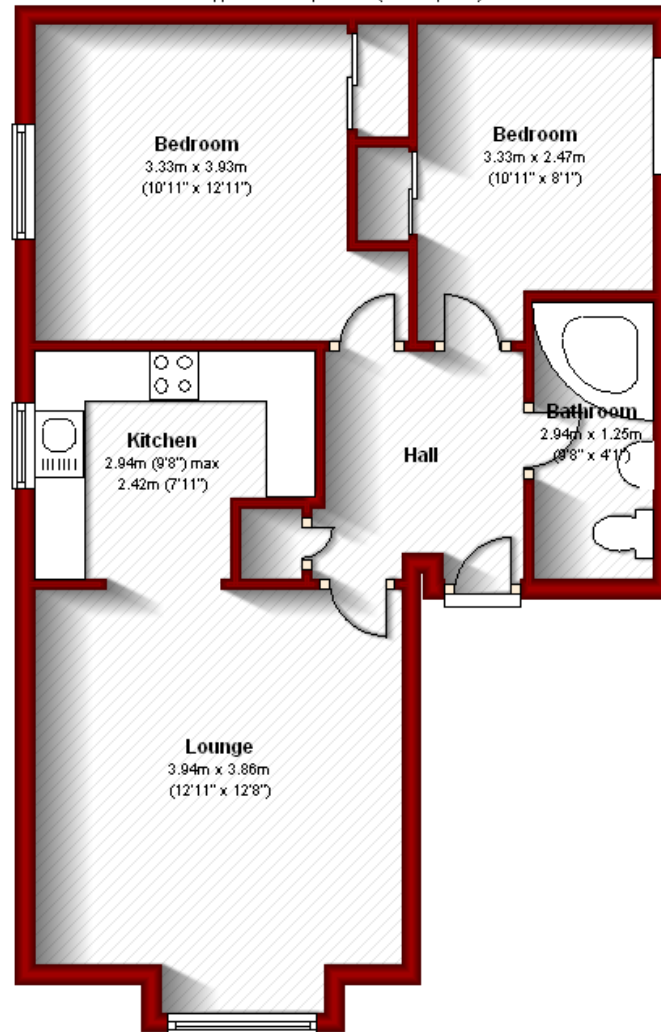

## Ground Floor

Approx. 51.9 sq. metres (559.0 sq. feet)

Total area: approx. 51.9 sq. metres (559.0 sq. feet)

The above particulars are for guidance only, no liability for any errors or omissions will be accepted by Aberdeen Property Leasing Ltd.