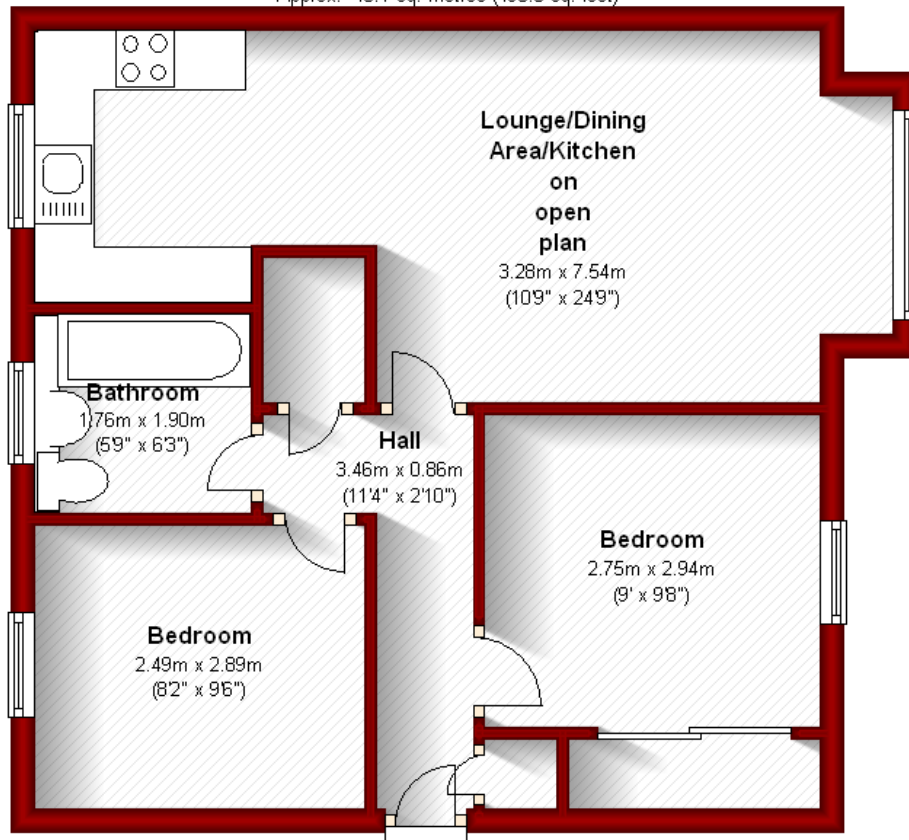

**60 Nelson Court  
King Street  
Aberdeen**

**Ground Floor**

Approx. 46.1 sq. metres (495.8 sq. feet)

Total area: approx. 46.1 sq. metres (495.8 sq. feet)

The above particulars are for guidance only, no liability for any errors or omissions will be accepted by Aberdeen Property Leasing Ltd.