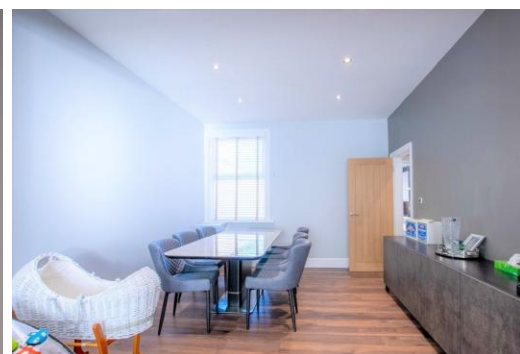

TO LET

House, 3 Bedrooms
Maybury Road, Woking

£2,100 pcm

- Large Lounge
- Modern Kitchen
- Off Road Parking
- Three Bedrooms
- Dining Area
- Recently Renovated
- Large Garden
- Ideally Located

EPC Rating 60 - band D