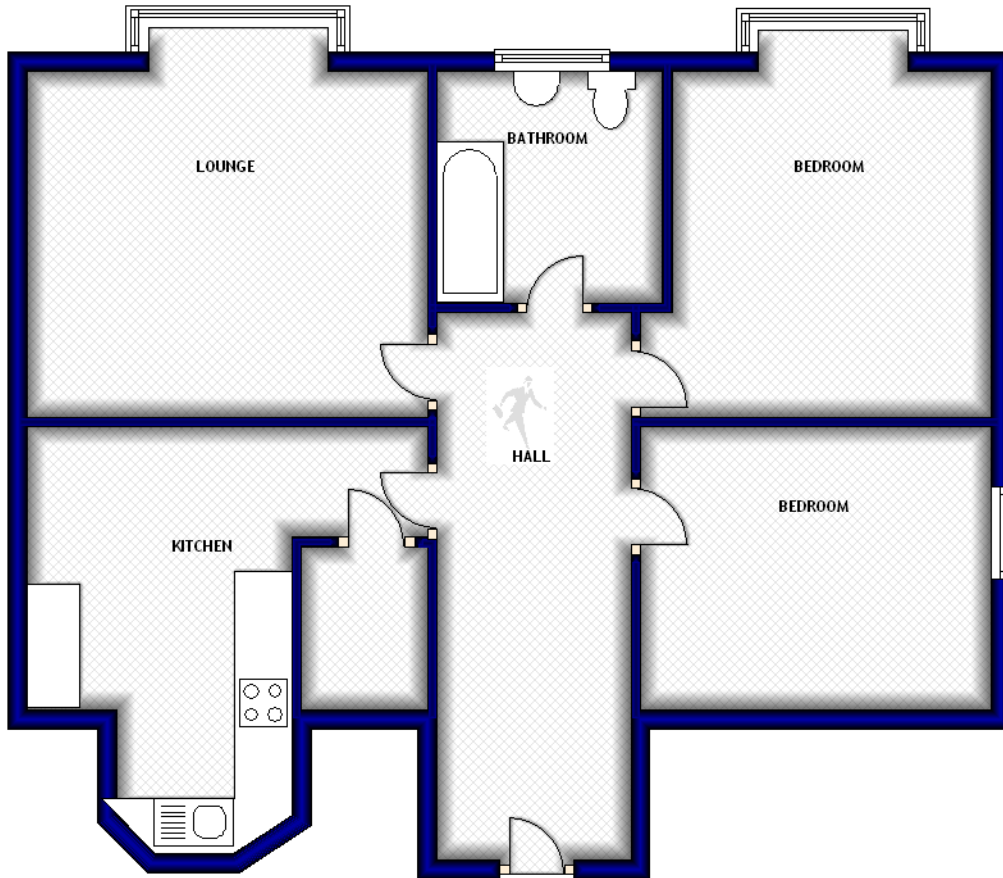

**1B Devanha Terrace
Aberdeen**

GROUND FLOOR

APPROX. 73.8 SQ. METRES (794.1 SQ. FEET)

TOTAL AREA: APPROX. 73.8 SQ. METRES (794.1 SQ. FEET)

The above particulars are for guidance only, no liability for any errors or omissions will be accepted by Aberdeen Property Leasing Ltd.