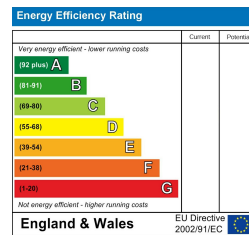

£930 Per month

Viewing

Floor Plan

Area Map

Energy Efficiency Graph

These particulars, whilst believed to be accurate are set out as a general outline only for guidance and do not constitute any part of an offer or contract. Intending purchasers should not rely on them as statements of representation of fact, but must satisfy themselves by inspection or otherwise as to their accuracy. No person in this firm's employment has the authority to make or give any representation or warranty in respect of the property.