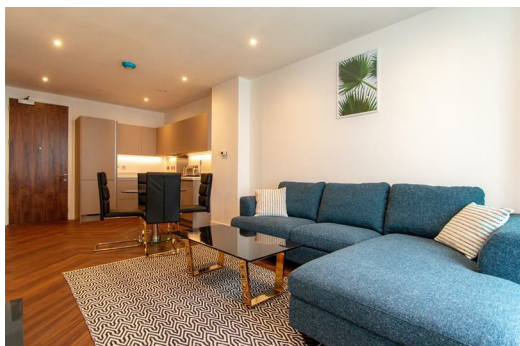

241 Deansgate, Manchester, Lancashire, M3 4EL

Tel: 0161 637 8336

Email: contactus@ascendproperties.com

www.ascendproperties.com

Ascend

Built on higher standards

Lightbox, Media City UK, Salford

£750 PCM

This 6th-floor one bedroom apartment has become available, situated in a development unlike any other. The Lightbox development is set to offer 238 apartments across 19 storeys. Here, you will have access to some breath-taking views across MediaCityUK, the waterfront and Manchester city skyline.

The location really is second to none. Situated in the heart of MediaCityUK, you'll be surrounded by the likes of the BBC, Lowry Arts Centre, Imperial War Museum North, and Manchester United Football Club. Closer to home, you'll have a whole host of cultural and sporting attractions, along with cinemas, theatres and shopping destinations. Not to mention the abundance of bars and restaurants! This really is a dynamic destination.

The apartment offers contemporary styled kitchens and bathrooms, along with a high specification throughout. You will also benefit from a full concierge service, 24-hour security, access to car parking spaces on a rental basis and bike storage. Amenities include: an on-site dentist, cafes, bars and restaurants, a Virgin Active health club, a Metrolink stop for quick and easy access into Manchester, and a 5-acre beautifully landscaped public realm plaza.

Whether you're a working professional, student or sharing couple, the Lightbox is sure to deliver something for everyone.