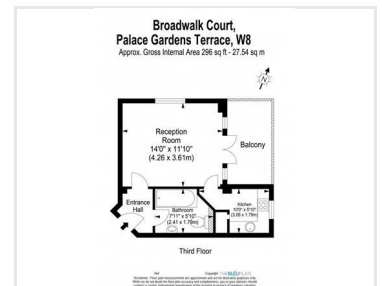

73 Baker Street
London W1U 6RD
T 020 7034 1414
E info@primemetro.co.uk

1 Northway's Parade
Finchley Road, London NW3 5EN
T 020 7701 2878
E infoswiss@primemetro.co.uk

www.primemetro.co.uk