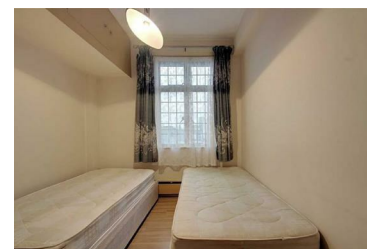

## Allsop Place, Marylebone, NW1

**£550 Per Week**

Set within a prestigious portered building just off of Baker Street is this fantastic 2 double bed apartment located opposite Madame Tussaud's and a second walk to Baker Street Tube Station.

The property features 2 bedrooms, large reception room, kitchen, main bathroom and a further guest WC. The property can be either furnished or unfurnished. The flat is offered in excellent condition and is bright and spacious.

- 2 Bedroom
- Baker Street Tube Station
- Guest WC
- EPC Rating: C
- Excellent Location
- Spacious and Bright
- Wooden Flooring

73 Baker Street  
London W1U 6RD  
T 020 7034 1414  
E info@primemetro.co.uk