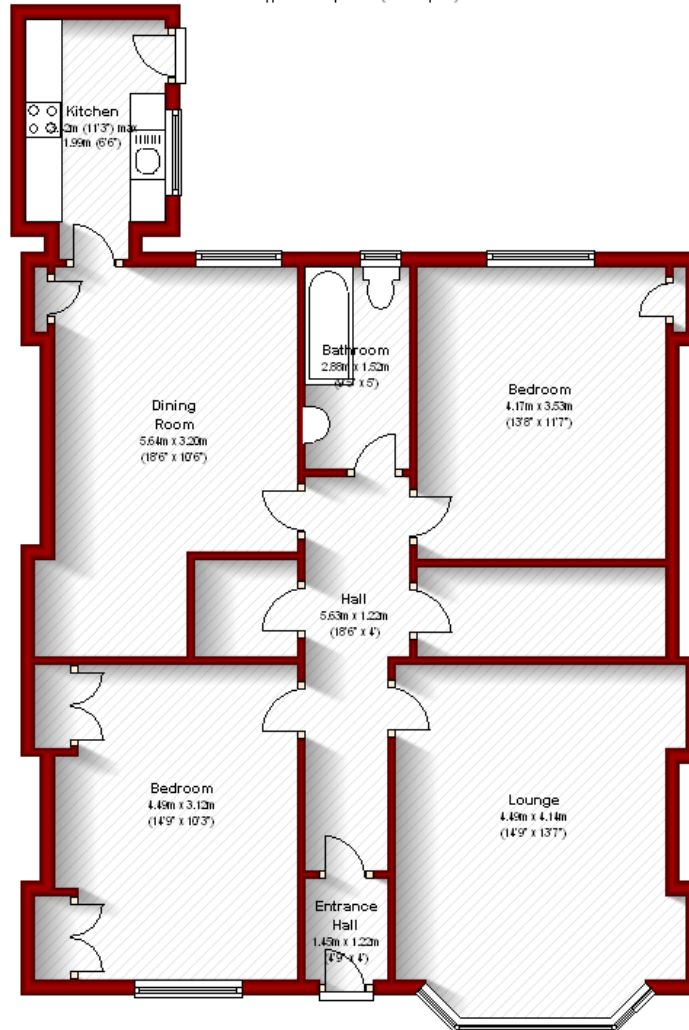

66 Cairnfield Place Aberdeen

Ground Floor

Approx. 94.3 sq. metres (1015.0 sq. feet)

Total area: approx. 94.3 sq. metres (1015.0 sq. feet)

The above particulars are for guidance only, no liability for any errors or omissions will be accepted by Aberdeen Property Leasing Ltd.