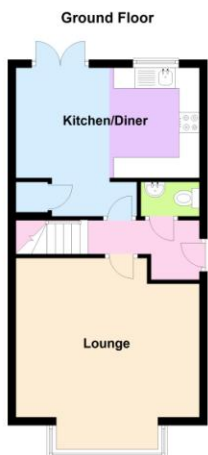

Wells Drive

Bracebridge Heath, Lincoln, LN4 2UE

£795 pcm

SINGLE GARAGE - EN-SUITE SHOWER ROOM. Property briefly comprises of; Entrance Hall, WC, Lounge, Modern Kitchen Dining Room. Stairs to First Floor Landing; Bedroom One with En-Suite, Bedroom Two & Bedroom. Driveway for Two Cars & Single Garage.

ACCOMMODATION

SINGLE GARAGE - EN-SUITE SHOWER ROOM. Property briefly comprises of; Entrance Hall, WC, Lounge, Modern Kitchen Dining Room. Stairs to First Floor Landing; Bedroom One with En-Suite, Bedroom Two & Bedroom.

- Modern Kitchen Dining Room
- En-Suite to Bedroom One
- Driveway for Two Cars
- Single Garage
- Pets Considered
- Private Rear Garden
- Awaiting EPC
- Council Tax Band - C

Museum Court
Grantham Street
Lincoln
LN2 1JB