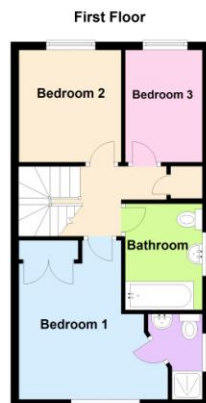

Wells Drive

Bracebridge Heath, Lincoln, LN4 2UE

£795 pcm

SINGLE GARAGE - EN-SUITE SHOWER ROOM. Property briefly comprises of; Entrance Hall, WC, Lounge, Modern Kitchen Dining Room. Stairs to First Floor Landing; Bedroom One with En-Suite, Bedroom Two & Bedroom. Driveway for Two Cars & Single Garage.

ACCOMMODATION

SINGLE GARAGE - EN-SUITE SHOWER ROOM. Property briefly comprises of; Entrance Hall, WC, Lounge, Modern Kitchen Dining Room. Stairs to First Floor Landing; Bedroom One with En-Suite, Bedroom Two & Bedroom.

- Modern Kitchen Dining Room
- En-Suite to Bedroom One
- Driveway for Two Cars
- Single Garage
- Pets Considered
- Private Rear Garden
- Awaiting EPC
- Council Tax Band - C

Museum Court
Grantham Street
Lincoln
LN2 1JB