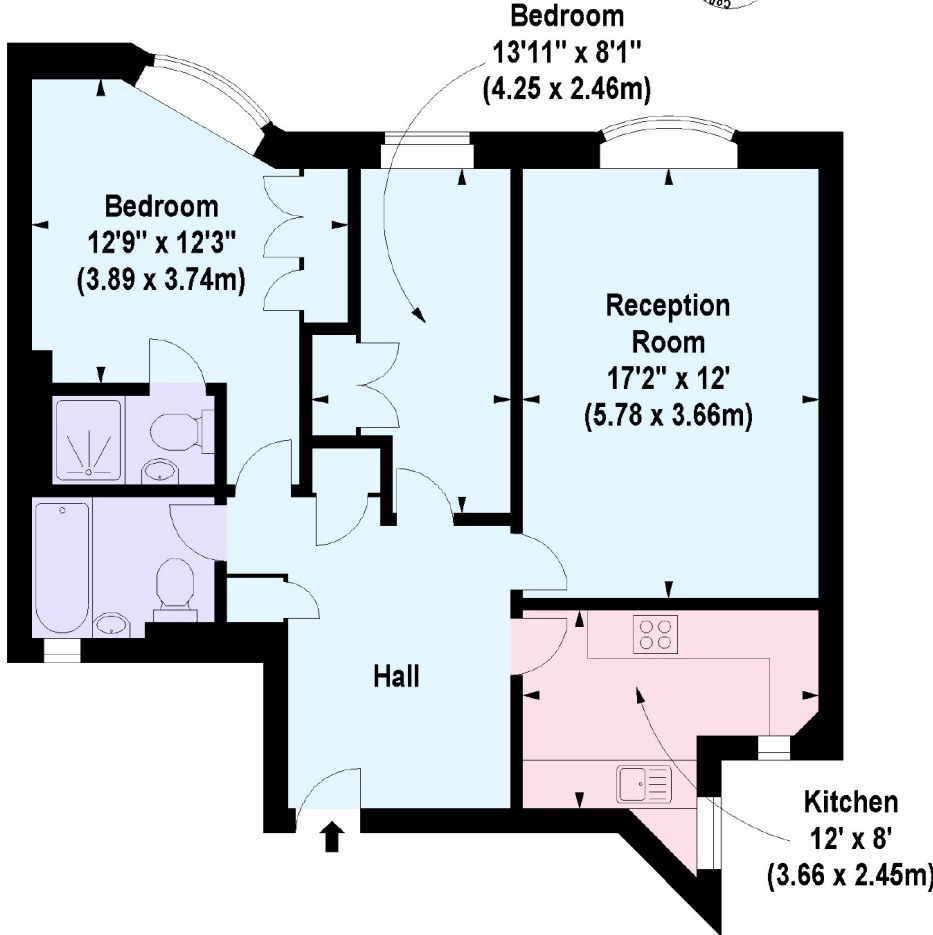

Queensway, London

£215 Per Week

Spacious double room with ensuite shower room in a lovely FLATSHARE located in Bayswater close to Porchester Centre. Double bed, generous storage, ensuite shower room. 2 other rooms available. Communal dining hall, separate kitchen and 1 further bathroom for other 2 rooms. Quiet aspect in fully portered block. LIFT. All bills included. Furnished. Available .

Queensway, London

Ralph Court, Queensway, W2

Approx. Gross Internal Area *
759 Sq Ft - 70.51 Sq M

Third Floor

Illustration For Identification Purposes Only. Not To Scale
*Floorplan Drawn According To RICS Guidelines
© www.alanaiken.com 2013 (aa)