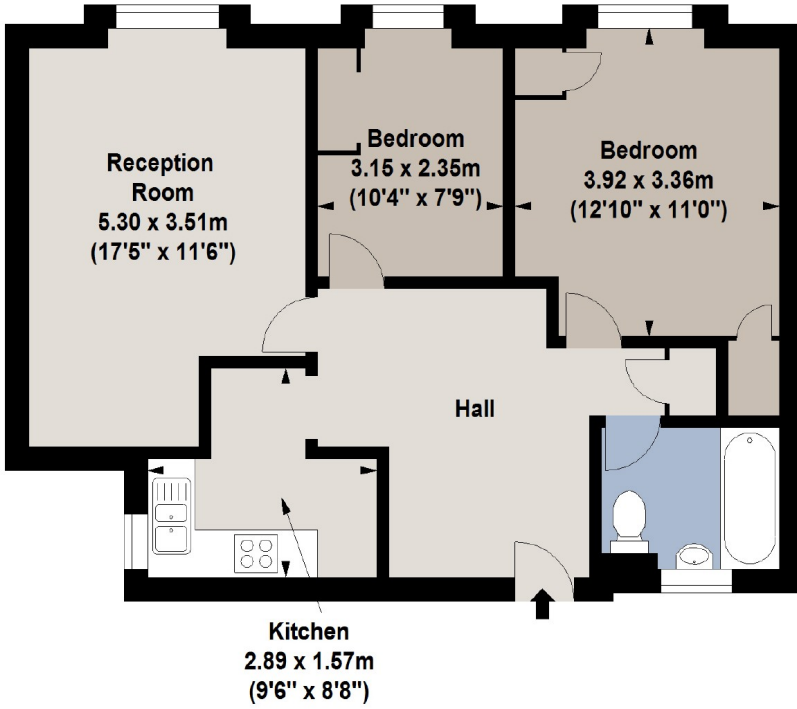

2-141 Queensway, London

£175 Per Week

Available Now

Lovely, bright, newly decorated room in FLATSHARE with 2 other rooms.
FEMALE SINGLE OCCUPANTS ONLY.

Shared living and dining area, kitchen, bathroom. Wood flooring. Set on top floor (2 lifts) of secure portered building.

ALL BILLS INCLUDED inc Wifi and weekly cleaning of shared areas.

2-141 Queensway, London

Seventh Floor

For identification purposes only. Not To Scale. © www.apartments.com 2016

Ralph Court,
Queensway, W2

Approx. Gross Internal Area
81.96 Sq M - 867 Sq Ft