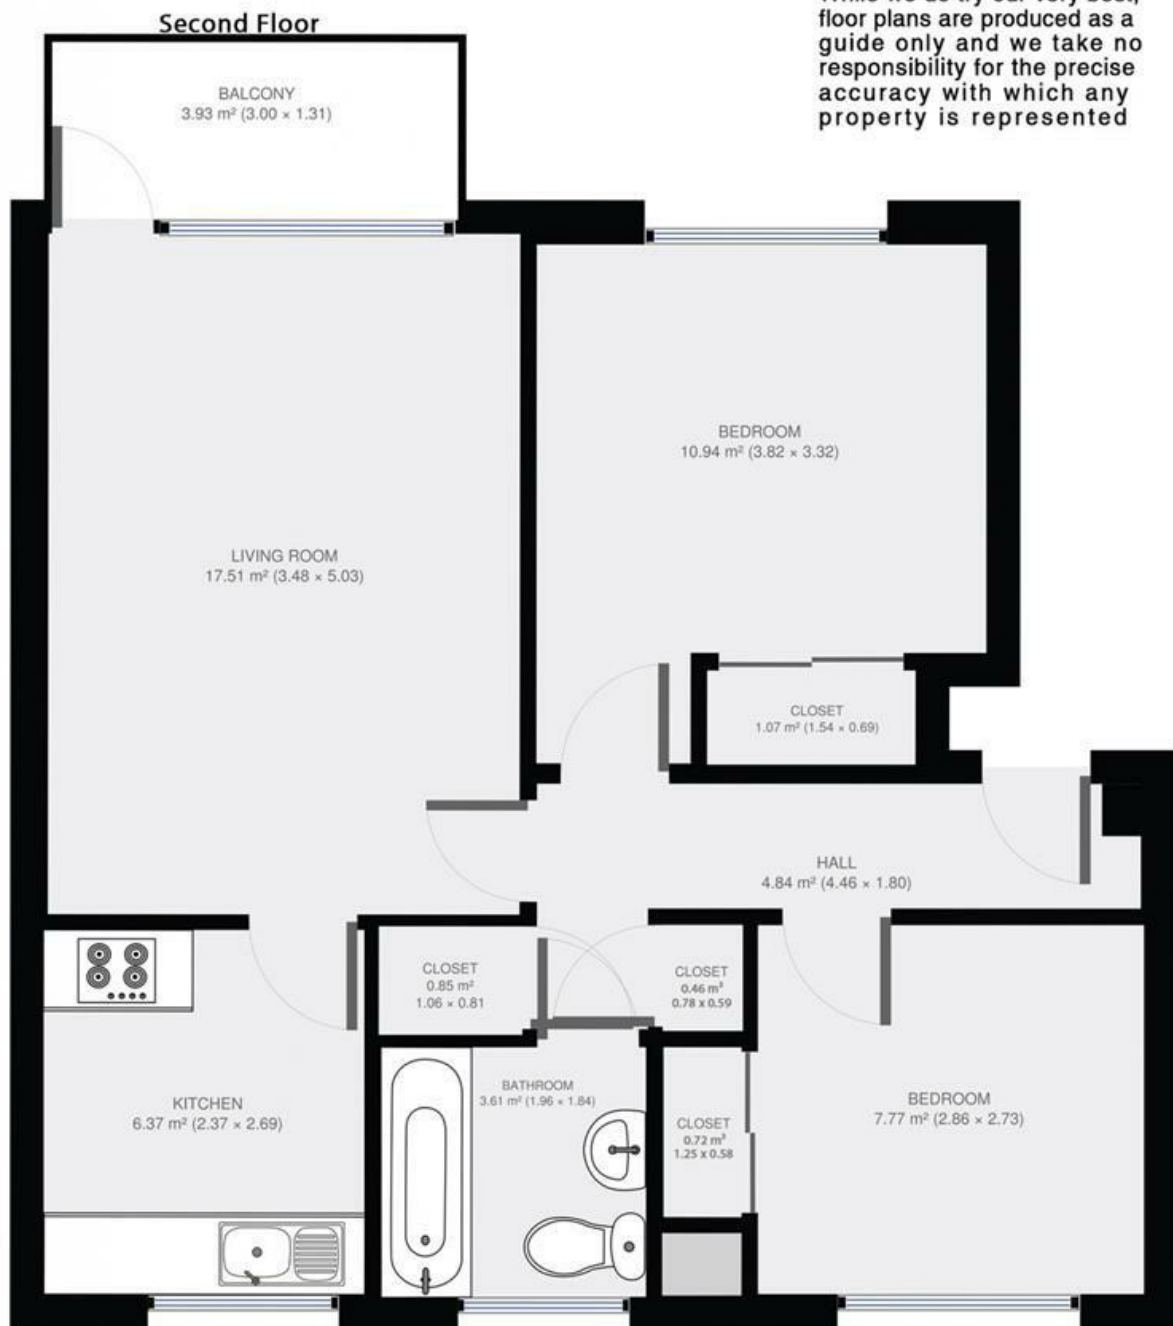

Crescent Court, Park Hill, London, SW4

2 bedroom flat to let

£323 Per Week

Furnished

Property Details

Spacious and bright two bedroom flat situated in Clapham.

Features

- Balcony
- Bright and airy
- Around a 12 minute walk to Clapham Common Tube
- Separate Kitchen
- Communal Garden
- 2 double bedrooms

Council tax band C EPC rating D (66)

Crescent Court

2 Bed Flat.

Approx internal area:

646 sqft 60 sqm

While we do try our very best, floor plans are produced as a guide only and we take no responsibility for the precise accuracy with which any property is represented